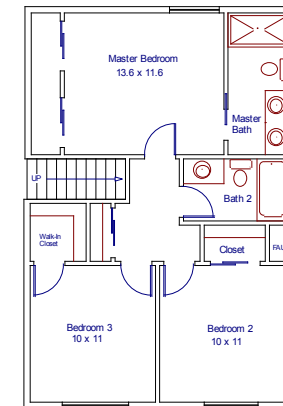

# The Irish Bend

Plan IB-1504

4 Bedroom / 3 Bath

2 Story Home

2 Car Garage

\*Optional 3rd Car Garage

FRONT ELEVATION A1

FRONT ELEVATION A2

Main Floor

\*Artist Concept

Upper Floor

**\*Pacific Edge Development Constantly Strives to improve their Product, Therefore, Specifications, Design Features & Details are**