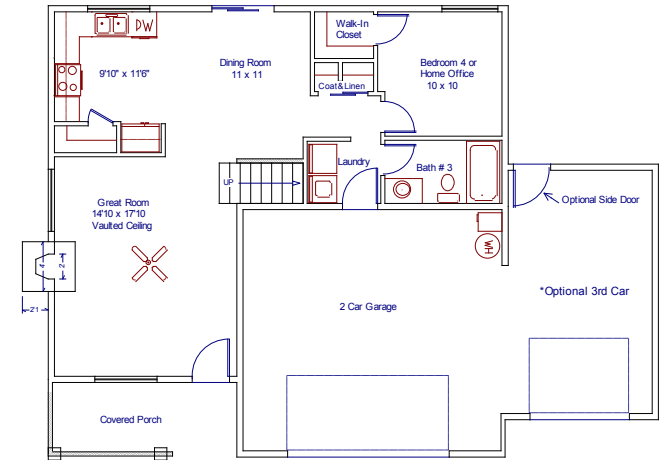

# The Irish Bend

Plan IB-1504

4 Bedroom / 3 Bath

2 Story Home

2 Car Garage

\*Optional 3rd Car Garage

FRONT ELEVATION A1

FRONT ELEVATION A2

Main Floor

\*Artist Concept

Upper Floor

**\*Pacific Edge Development Constantly Strives to improve their Product, Therefore, Specifications, Design Features & Details are**