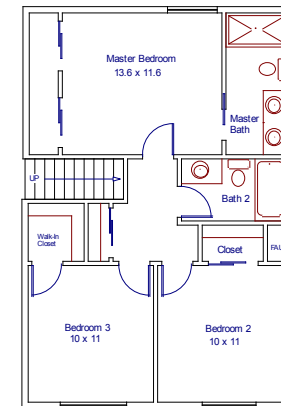

The Irish Bend

Plan IB-1504

4 Bedroom / 3 Bath

2 Story Home

2 Car Garage

*Optional 3rd Car Garage

FRONT ELEVATION A1

FRONT ELEVATION A2

Main Floor

*Artist Concept

Upper Floor

***Pacific Edge Development Constantly Strives to improve their Product, Therefore, Specifications, Design Features & Details are**