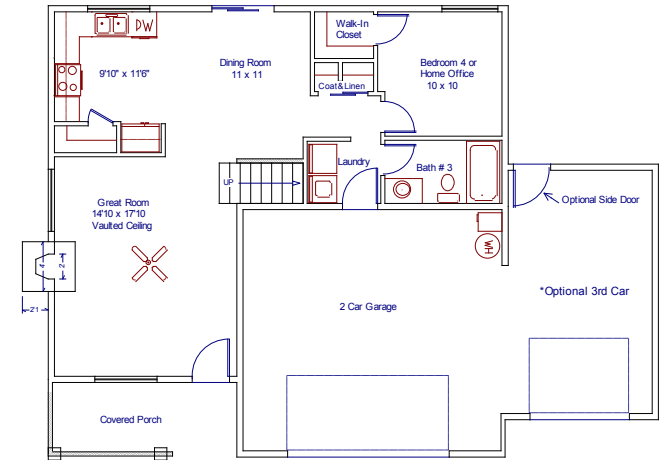

The Irish Bend

Plan IB-1504

4 Bedroom / 3 Bath

2 Story Home

2 Car Garage

*Optional 3rd Car Garage

FRONT ELEVATION A1

FRONT ELEVATION A2

Main Floor

*Artist Concept

Upper Floor

***Pacific Edge Development Constantly Strives to improve their Product, Therefore, Specifications, Design Features & Details are**