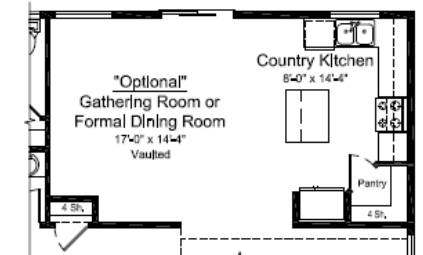

The Harris

Plan H-1400

4 Bedroom / 2 Bath

1 Story Home

2 Car Garage

1400 Sq. Ft.

Front Elevation H1

Front Elevation H2

Floor Plan

Optional Features:
Bedroom 4 / Gathering Room / Formal Dining Room

A2

***Pacific Edge Development Constantly Strives to improve their Product, Therefore, Specifications, Design Features & Details are**