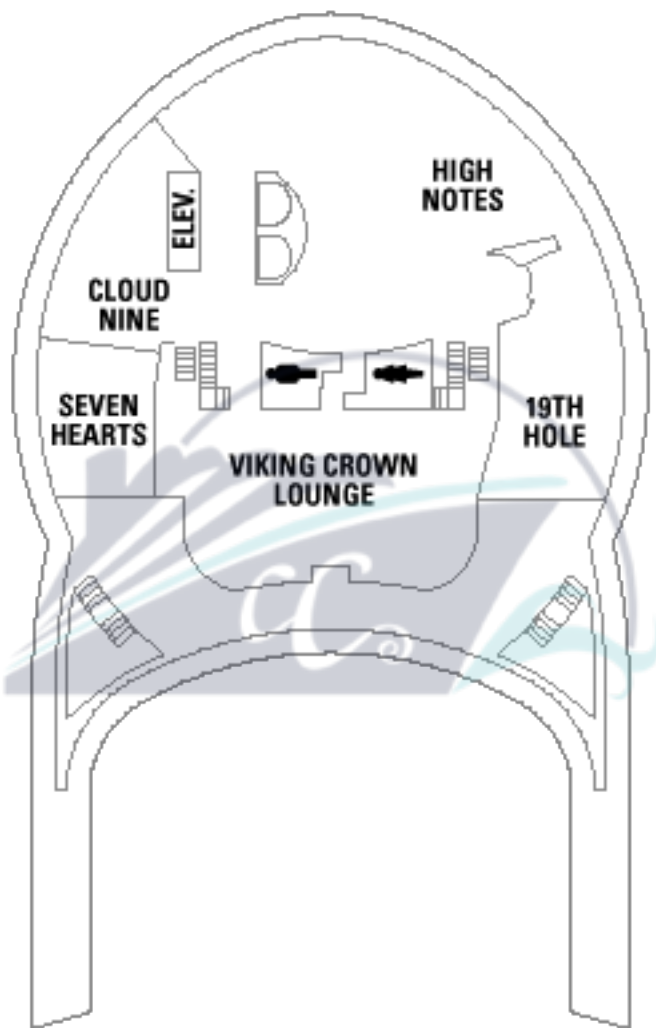

ELEV.

HIGH NOTES

CLOUD NINE

SEVEN HEARTS

VIKING CROWN LOUNGE

19TH HOLE