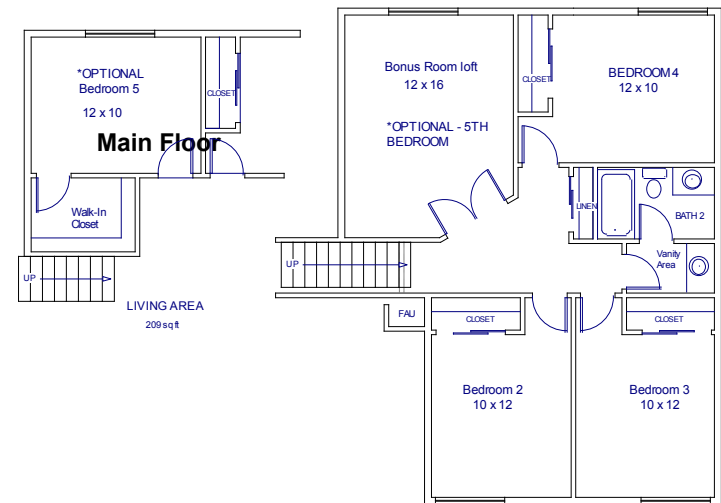

The Rochester

Plan E-2213

4 Bedroom / 2 1/2 Bath

Bonus Room

2 Story Home

3 Car Garage

Front Elevation E1

Front Elevation E2