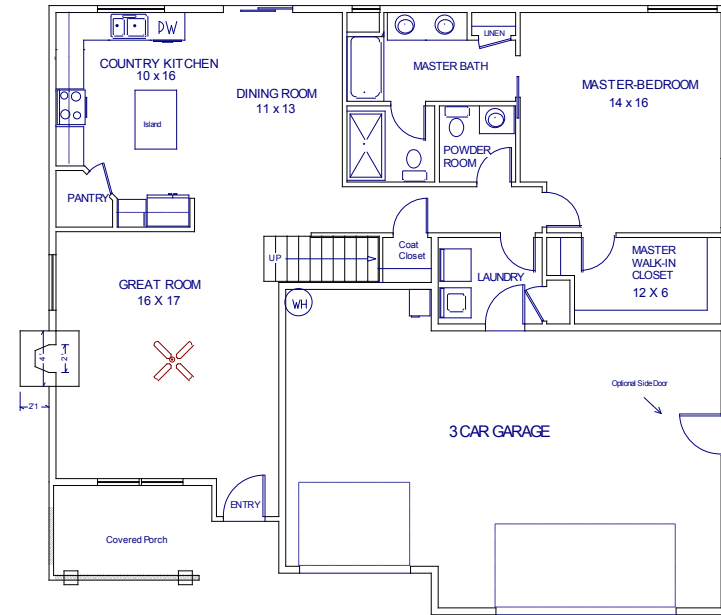

The Rochester

Plan E-2213

4 Bedroom / 2 1/2 Bath

Bonus Room

2 Story Home

3 Car Garage

Front Elevation E1

Front Elevation E2