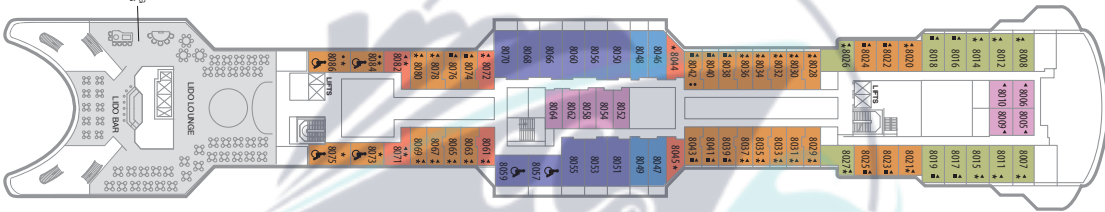

Marquee Deck 11

KEY TO SYMBOLS

- 4 berth cabin
- 3 berth cabin
- ◀ Cabin with bathtub
- * Cabin with restricted view
- Cabin with fully restricted view
- ♿ Adapted for wheelchair users

Highland Deck 10

Bridge Deck 9

Lido Deck 8

Lounge Deck 7

Main Deck 6

Atlantic Deck 5

CABIN DETAILS

PS PREMIER SUITE

HIGHLAND DECK
From 430 sq ft

MS MARQUEE SUITE

HIGHLAND DECK
Approx 390 sq ft

SS SUPERIOR SUITE

HIGHLAND & BRIDGE DECKS
From 275 sq ft

PS, MS & SS Grades: Cabin with bedroom and sitting area, balcony, bathroom with bath and/or shower and fridge/mini bar.

BJ BALCONY JUNIOR SUITE

HIGHLAND, BRIDGE & LIDO DECKS
Approx 200 sq ft

Sitting area and balcony. Bath and/or shower and fridge/mini bar.

BA SUPERIOR BALCONY CABIN

BRIDGE DECK
Approx 190 sq ft

BC BALCONY CABIN