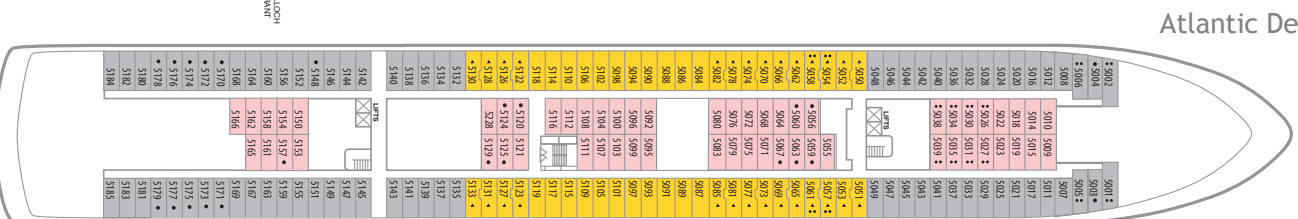

Marquee Deck 11

KEY TO SYMBOLS

- 4 berth cabin
- 3 berth cabin
- ◀ Cabin with bathtub
- * Cabin with restricted view
- Cabin with fully restricted view
- ♿ Adapted for wheelchair users

Highland Deck 10

Bridge Deck 9

Lido Deck 8

Lounge Deck 7

Main Deck 6

Atlantic Deck 5

CABIN DETAILS

PS PREMIER SUITE

HIGHLAND DECK
From 430 sq ft

MS MARQUEE SUITE

HIGHLAND DECK
Approx 390 sq ft

SS SUPERIOR SUITE

HIGHLAND & BRIDGE DECKS
From 275 sq ft

PS, MS & SS Grades: Cabin with bedroom and sitting area, balcony, bathroom with bath and/or shower and fridge/mini bar.