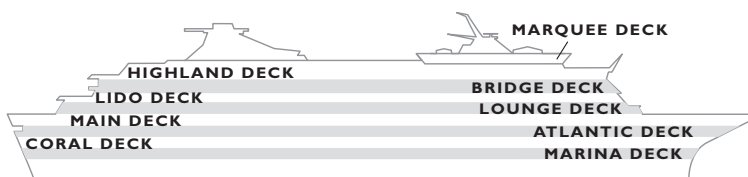

SHIP INFORMATION

Cabins:	710
Passengers:	1,350 Standard Occupancy
Crew:	510
Refitted:	2008

Fully Stabilised:	Yes
Tonnage:	43,537 grt
Length:	218.18 m
Beam (width):	28.2 m
Speed:	18.5 Knots