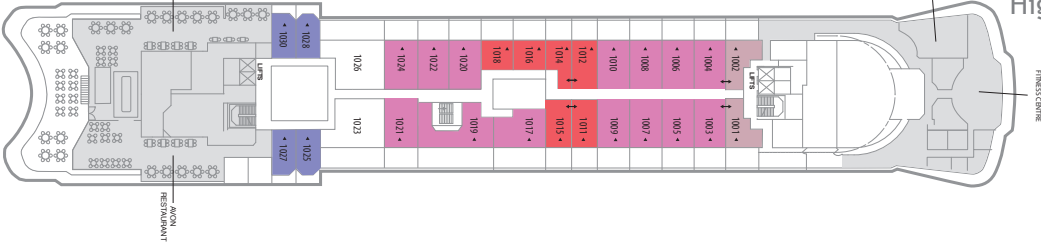

Marquee Deck 11

KEY TO SYMBOLS

- 4 berth cabin
- 3 berth cabin
- ◀ Cabin with bathtub
- * Cabin with restricted view
- Cabin with fully restricted view
- ♿ Adapted for wheelchair users

Highland Deck 10

Bridge Deck 9

Lido Deck 8

Lounge Deck 7

Main Deck 6

Atlantic Deck 5

CABIN DETAILS

PS PREMIER SUITE

HIGHLAND DECK
From 430 sq ft

MS MARQUEE SUITE

HIGHLAND DECK
Approx 390 sq ft

SS SUPERIOR SUITE

HIGHLAND & BRIDGE DECKS
From 275 sq ft

PS, MS & SS Grades: Cabin with bedroom and sitting area, balcony, bathroom with bath and/or shower and fridge/mini bar.

BJ BALCONY JUNIOR SUITE

HIGHLAND, BRIDGE & LIDO DECKS
Approx 200 sq ft

Sitting area and balcony. Bath and/or shower and fridge/mini bar.

BA SUPERIOR BALCONY CABIN

BRIDGE DECK
Approx 190 sq ft

BC BALCONY CABIN