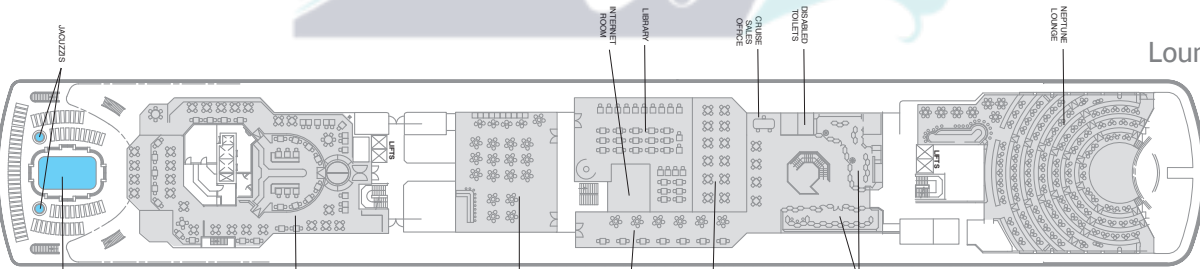

Marquee Deck 11

KEY TO SYMBOLS

- 4 berth cabin
- 3 berth cabin
- ◀ Cabin with bathtub
- * Cabin with restricted view
- Cabin with fully restricted view
- ♿ Adapted for wheelchair users

Highland Deck 10

Bridge Deck 9

Lido Deck 8

Lounge Deck 7

Main Deck 6

Atlantic Deck 5

CABIN DETAILS

PS PREMIER SUITE

HIGHLAND DECK
From 430 sq ft

MS MARQUEE SUITE

HIGHLAND DECK
Approx 390 sq ft

SS SUPERIOR SUITE

HIGHLAND & BRIDGE DECKS
From 275 sq ft

PS, MS & SS Grades: Cabin with bedroom and sitting area, balcony, bathroom with bath and/or shower and fridge/mini bar.

BJ BALCONY JUNIOR SUITE

HIGHLAND, BRIDGE & LIDO DECKS
Approx 200 sq ft

Sitting area and balcony. Bath and/or shower and fridge/mini bar.

BA SUPERIOR BALCONY CABIN

BRIDGE DECK
Approx 190 sq ft

BC BALCONY CABIN