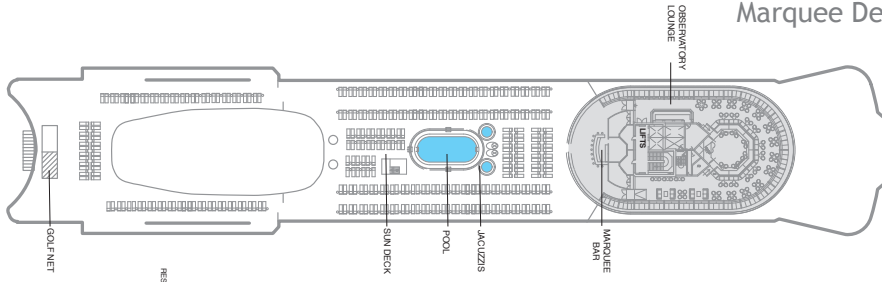

Marquee Deck 11

KEY TO SYMBOLS

- 4 berth cabin
- 3 berth cabin
- ◀ Cabin with bathtub
- * Cabin with restricted view
- Cabin with fully restricted view
- ♿ Adapted for wheelchair users

Highland Deck 10

Bridge Deck 9

Lido Deck 8

Lounge Deck 7

Main Deck 6

Atlantic Deck 5

CABIN DETAILS

PS PREMIER SUITE

HIGHLAND DECK
From 430 sq ft

MS MARQUEE SUITE

HIGHLAND DECK
Approx 390 sq ft

SS SUPERIOR SUITE

HIGHLAND & BRIDGE DECKS
From 275 sq ft

PS, MS & SS Grades: Cabin with bedroom and sitting area, balcony, bathroom with bath and/or shower and fridge/mini bar.

BJ BALCONY JUNIOR SUITE

HIGHLAND, BRIDGE & LIDO DECKS
Approx 200 sq ft

Sitting area and balcony. Bath and/or shower and fridge/mini bar.

BA SUPERIOR BALCONY CABIN

BRIDGE DECK
Approx 190 sq ft

BC BALCONY CABIN