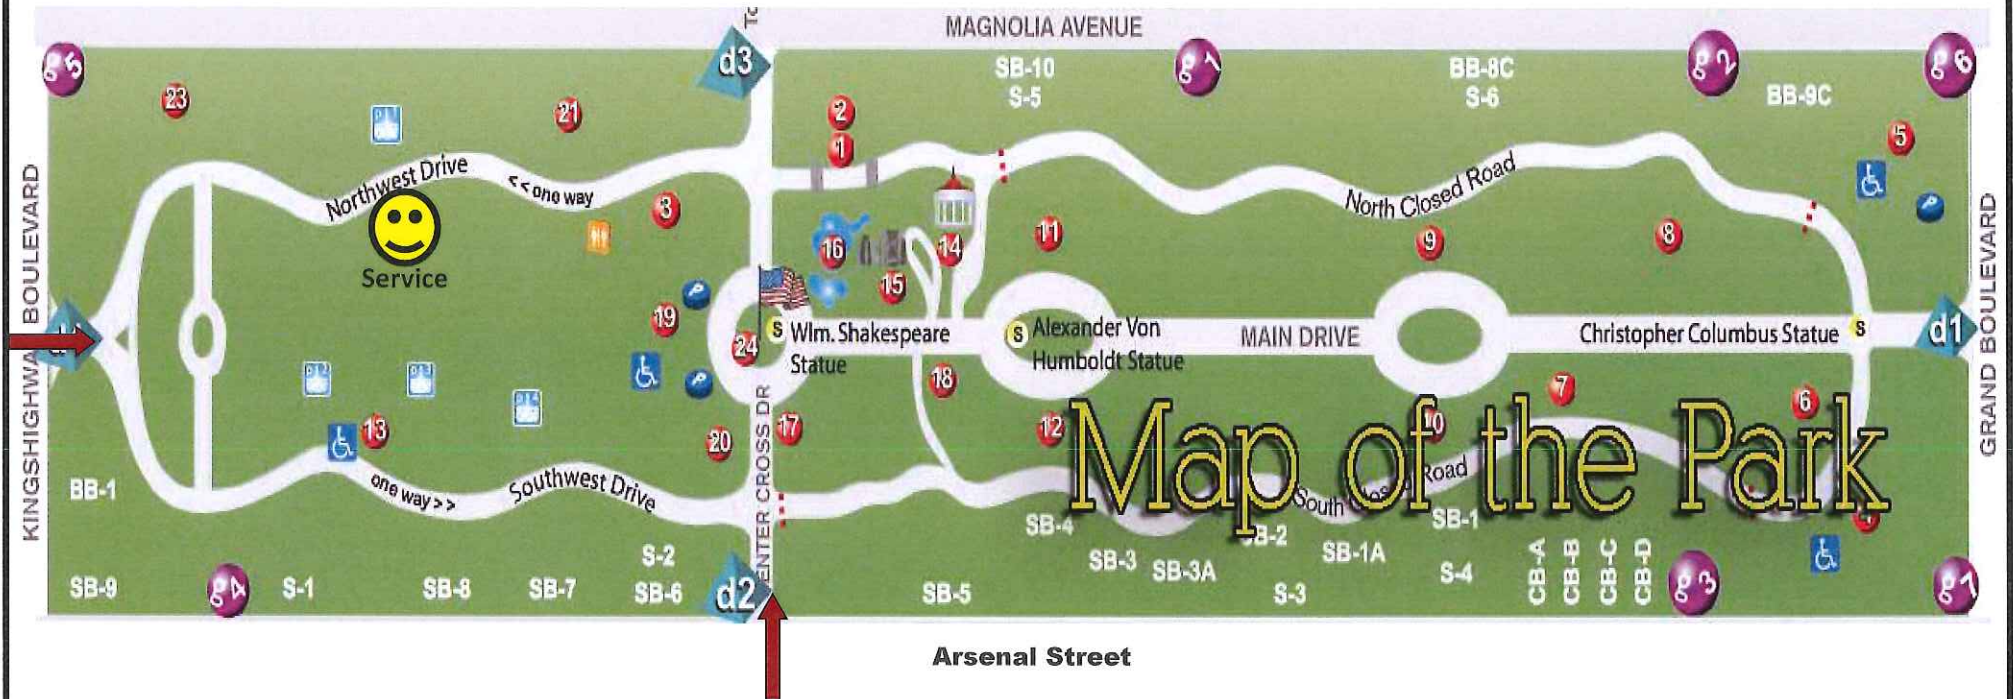

Tower Grove Park Map

If entering from **Kingshighway Boulevard**:

Upon entry, turn right and follow Southwest Drive to the intersection of Center Cross Drive. Turn left, and continue straight through the round-about. Turn left on Northwest Drive. The service will be held on the left-hand side of the street.

If entering from **Arsenal Street**:

Upon entry, continue straight along Center Cross Drive and through the round-about. Turn left on Northwest Drive. The service will be held on the left-hand side of the street.

Please Note: The Magnolia Avenue entrance will be blocked for a marathon.