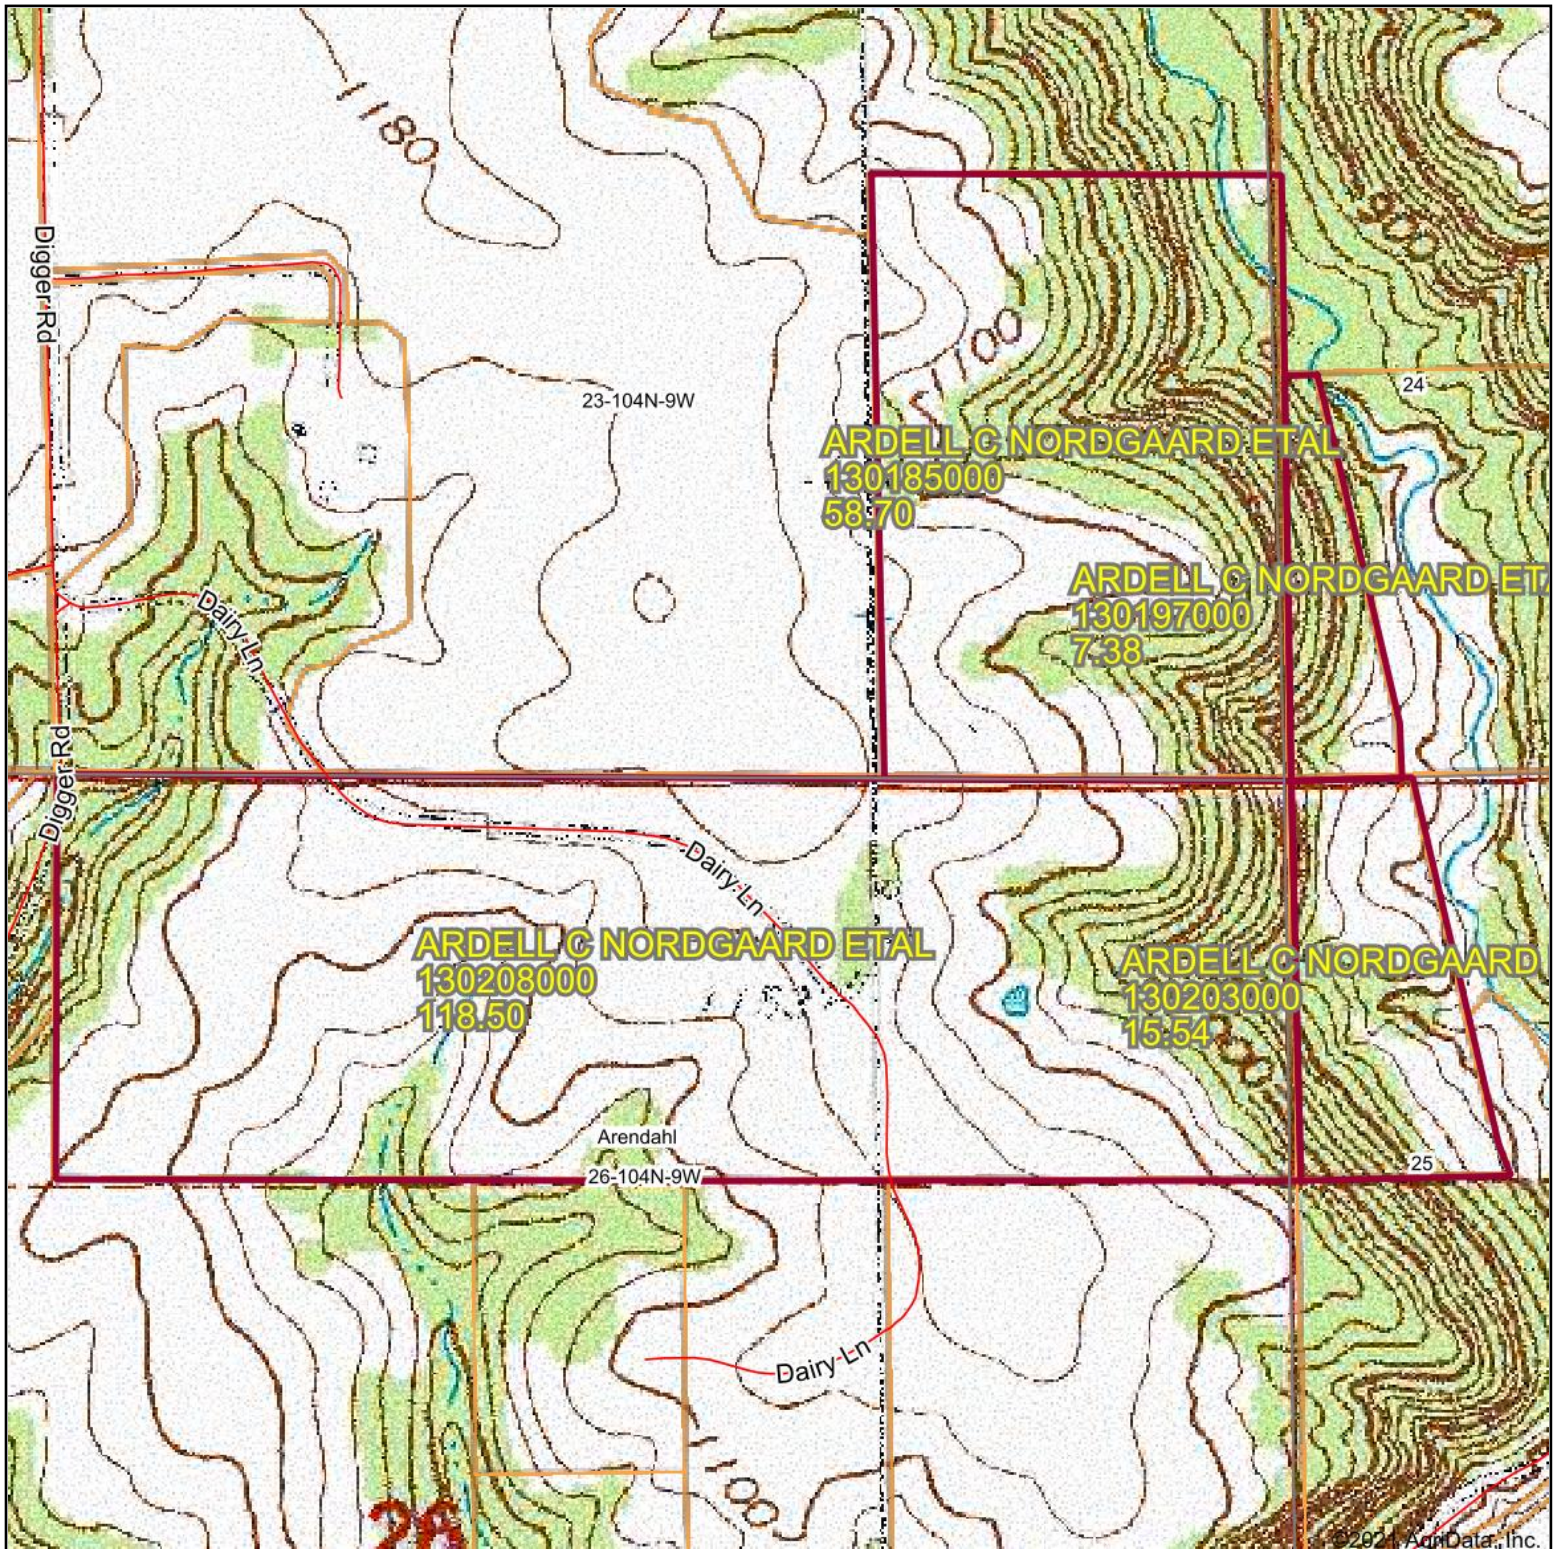

# Topography Map

map center: 43° 47' 20.42, -91° 52' 34.61

**26-104N-9W**  
**Fillmore County**  
**Minnesota**

7/18/2021