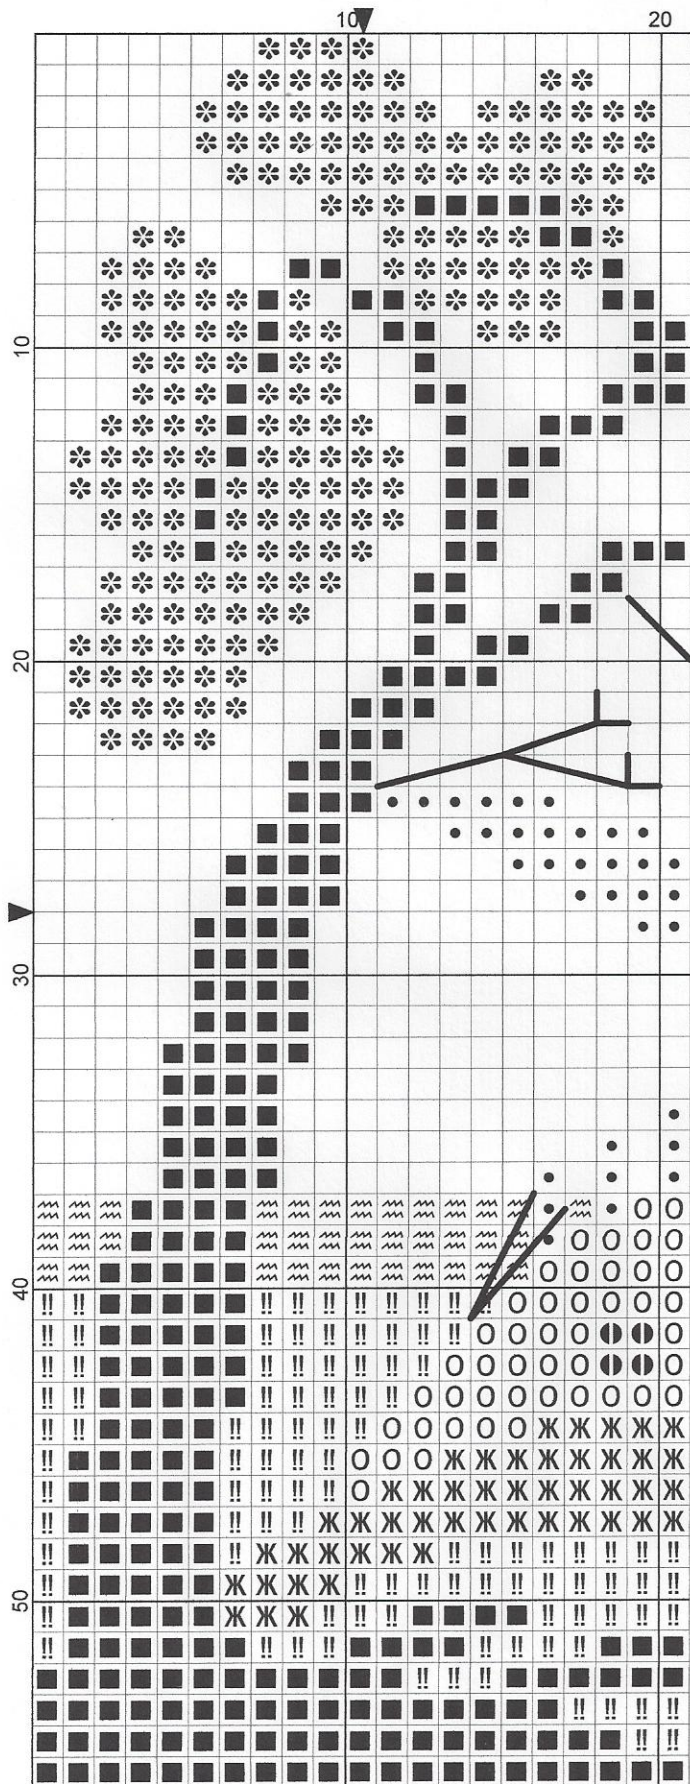

Mystery SAL Fall Part #1 Free chart for personal use only by By The Bay Needleart

Legend:

- DMC-502
- DMC-829
- DMC-830
- DMC-832
- DMC-834
- DMC-3371
- DMC-Ecru
- WDW-2234

Backstitches:

- DMC-3371
- DMC-Ecru