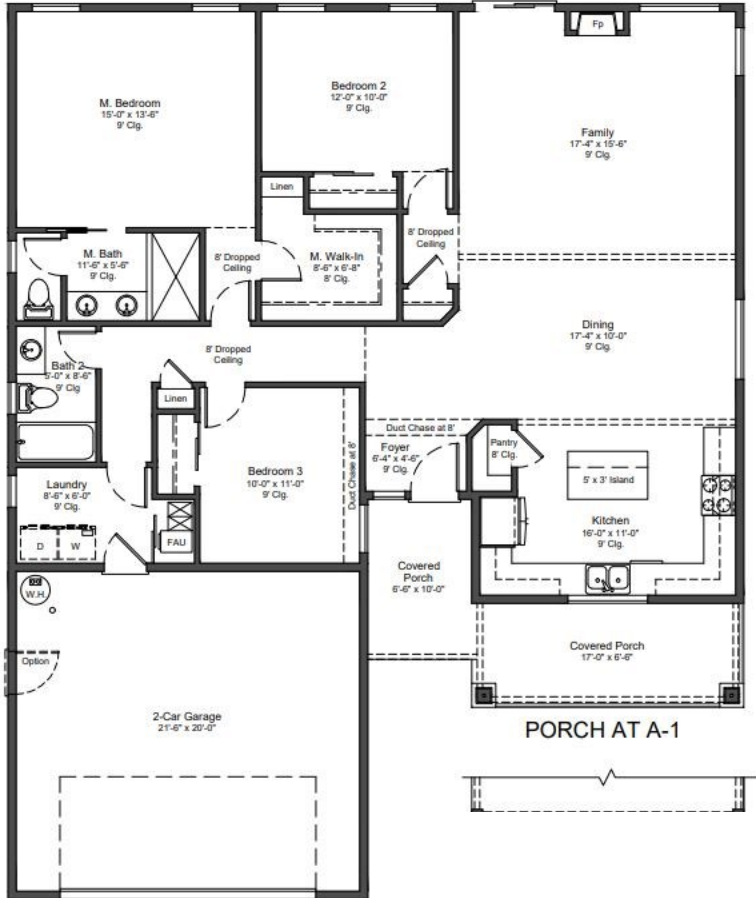

IVY WOODS

E S T A T E S

GERVAIS PLAN A-1

The Jubilee Plan A-1638

3 Bedroom / 2 Bath
Single Story Home
2 Car Garage
1638 Sq. Ft.

Starting at
\$

Pacific Edge Development (CCB# 0035055) constantly strives to improve their products, therefore, specifications, prices, design features and or details are subject to change without notice, please consult with The Pacific Edge Development Representative. Standard Features may vary per plan. The home's stage of construction will determine the options that will be available to you. Please see the sales representative for further details and additional options.