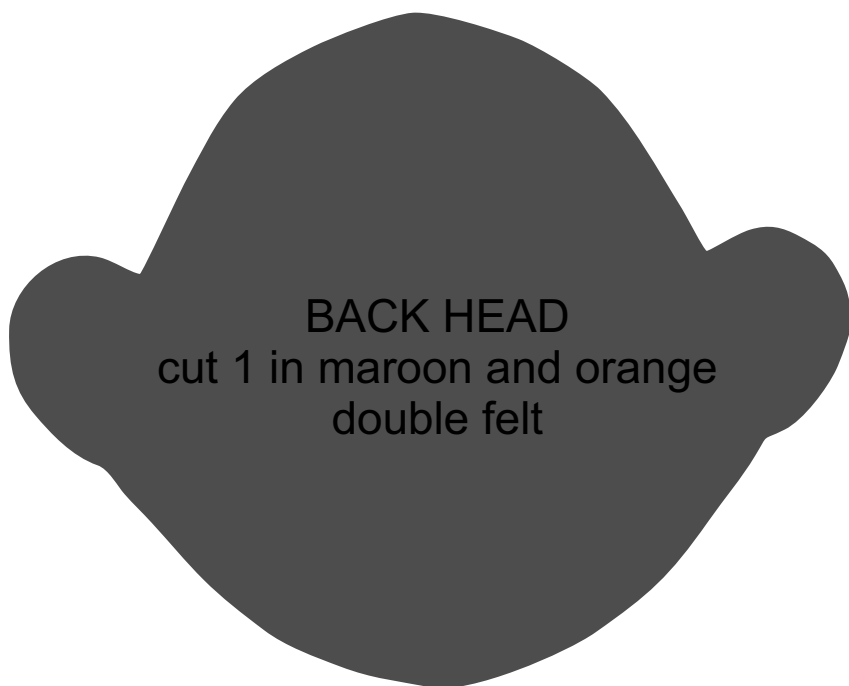

ERNIE

phone cover

BACK HEAD
cut 1 in maroon and orange
double felt

NOSE
cut one in light red
single felt
apply fusible web

EYES
cut 2 in white
single felt
apply fusible web

HAIR
cut 1 in black fur

FACE
cut 1 in orange
single felt
apply fusible web