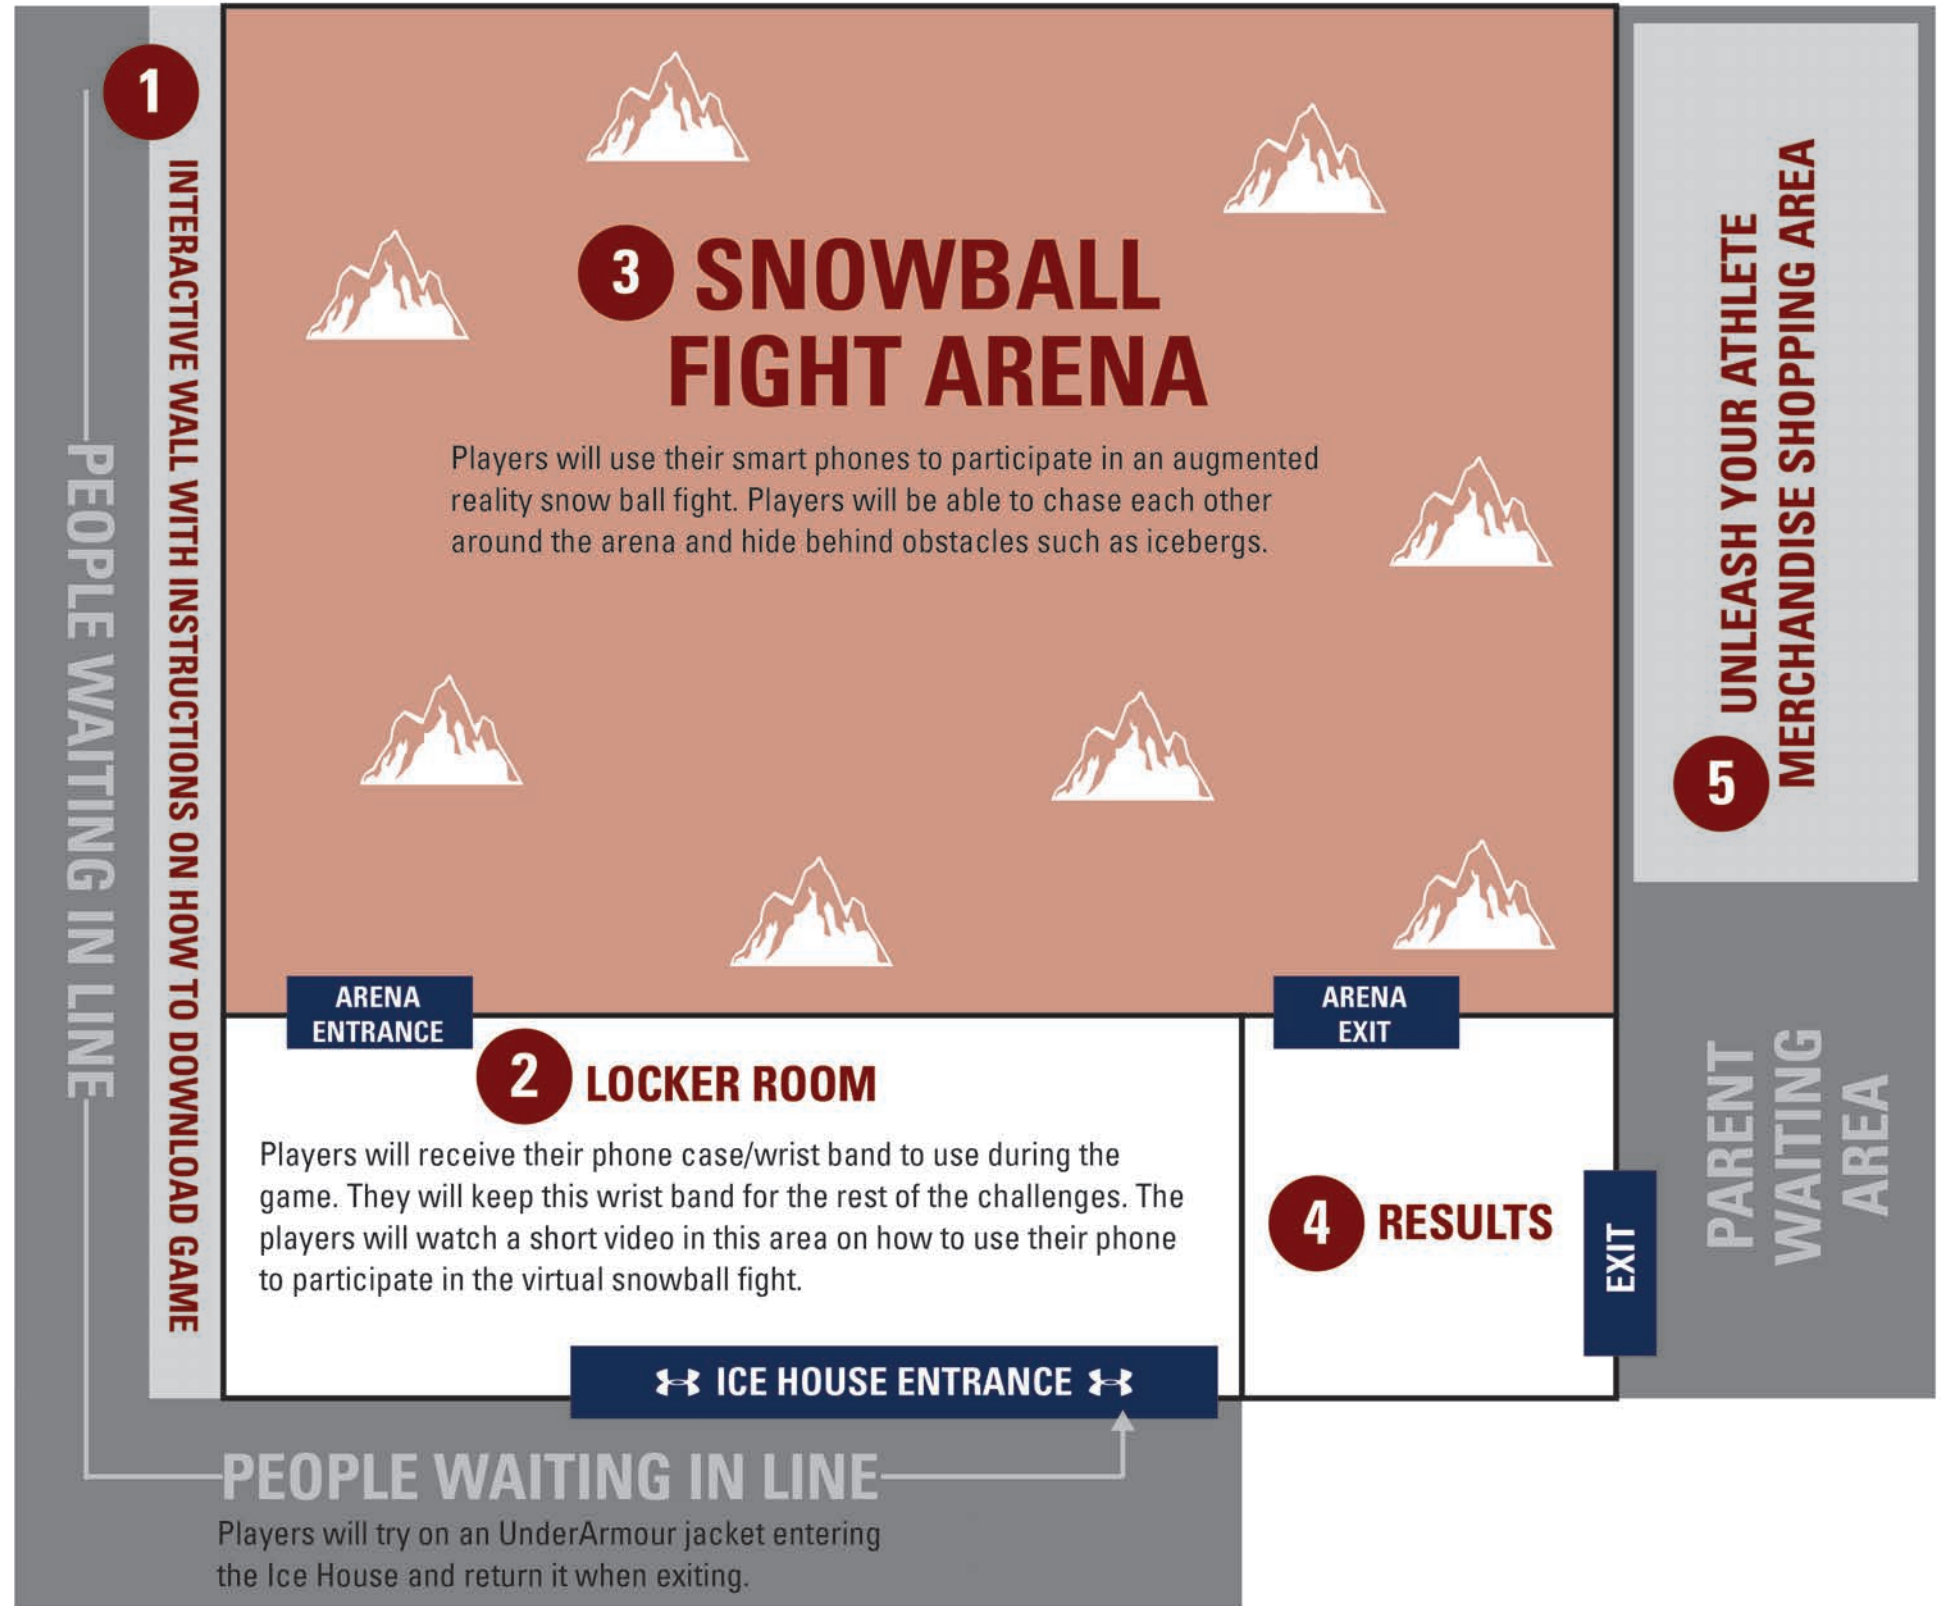

LOOK AND FEEL

Univers LT STD 75 Black

Univers LT STD 67 Bold Condensed

Univers LT STD 57 Condensed

Eurostile Bold

**UNLEASH YOUR
ATHLETE**

An aerial photograph of a dense forest covered in a thick layer of snow. The trees are mostly evergreens, and their branches are heavily laden with white snow. The overall scene is serene and wintry. A horizontal red banner is superimposed across the middle of the image, containing white text.

PRE-OLYMPIC KICKOFF EVENT
“THE ICE HOUSE”

"ICE HOUSE" AT THE MALL

- 20 x 20 Foot Exhibit
- Interactive Snowball Fight
- Phone case reward
- Download of mobile app
- Interactive Shopping Wall

MALL EXHIBIT LAYOUT & TRAFFIC FLOW - THE ICE HOUSE

**INSIDE THE ICE HOUSE -
SNOWBALL FIGHT**

An aerial photograph of a dense forest, showing a complex network of tree canopies and a winding path or stream. The image is overlaid with a dark red horizontal band that contains white text. The text is centered and reads "PRE-OLYMPIC ONLINE EVENT" on the top line and "MOBILE APP" on the bottom line.

SWIPING THE SCREEN AGAIN REVEALS THE LEADERBOARD. THE USER CAN TOGGLE BETWEEN VIEWING THEIR FRIENDS SCORES AND OVERALL TEAM SCORES.

PASS THE TORCH IS A FEATURE THAT ENCOURAGES USERS TO INVITE FRIENDS TO THE MOBILE APP.