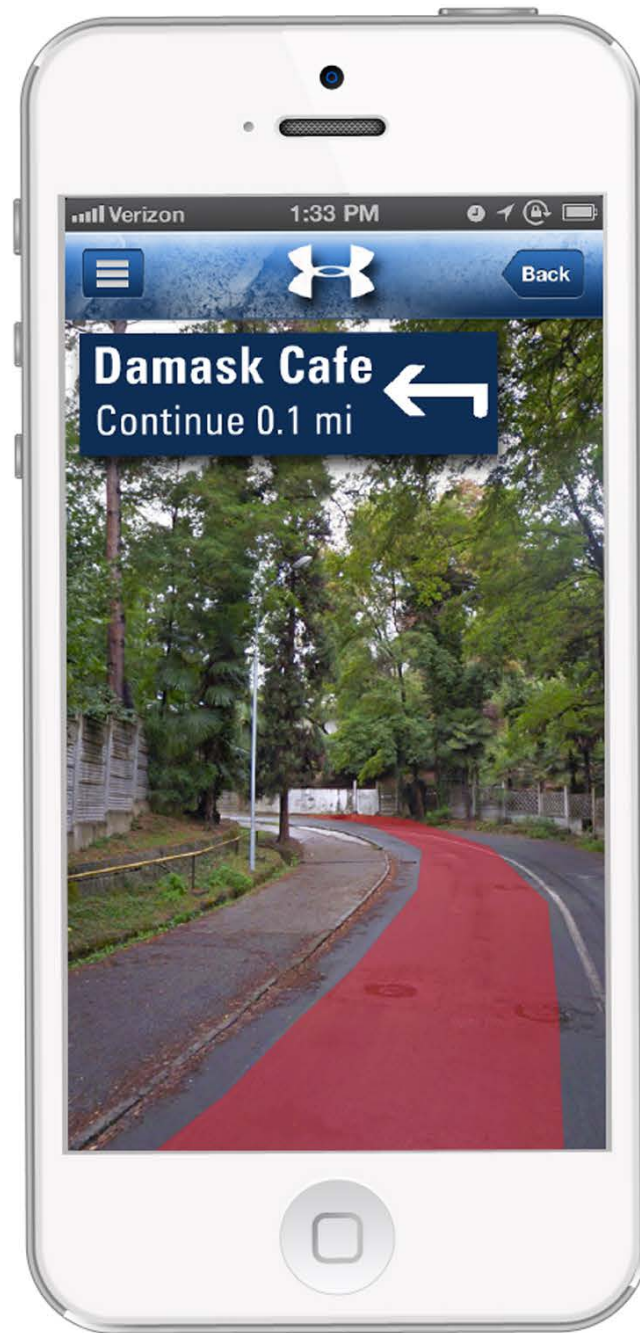

AUGMENTED REALITY DIRECTIONS ALLOW USERS TO NAVIGATE AROUND SOCHI.