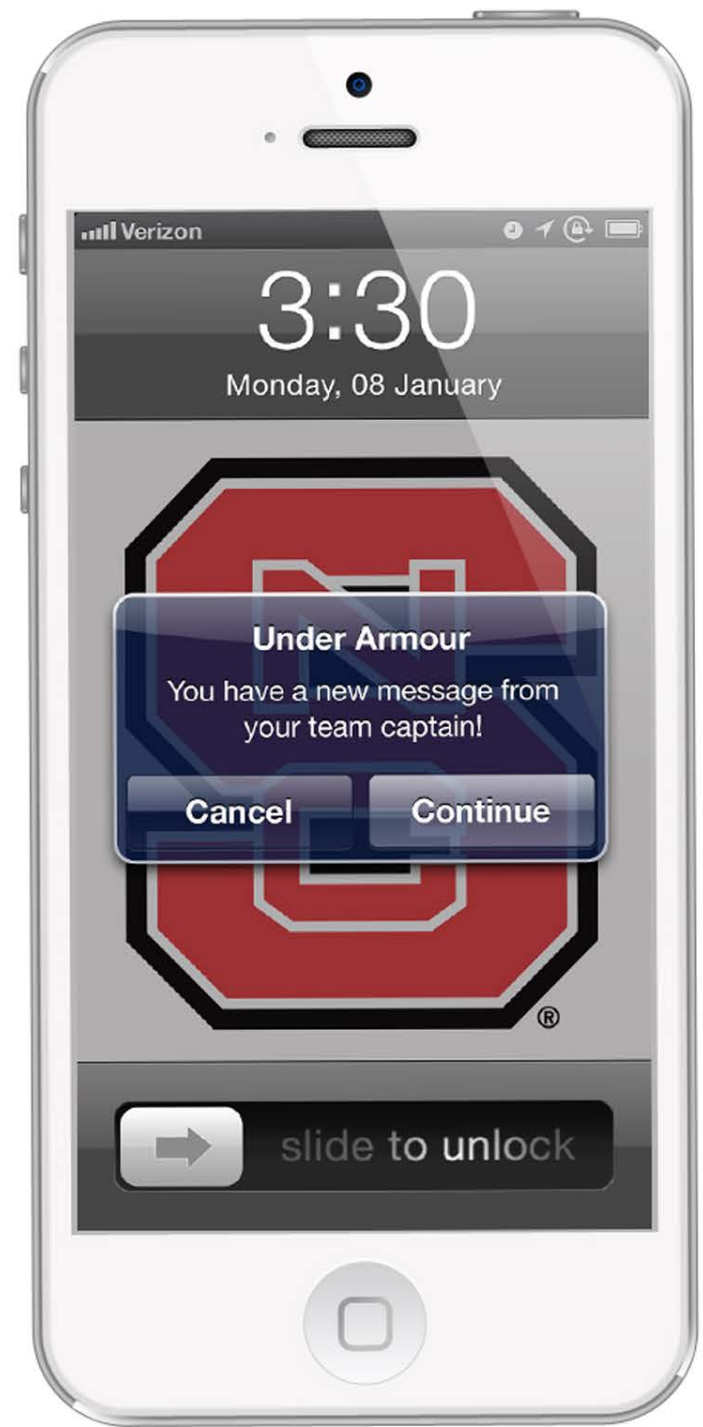

USER RECEIVES PUSH
NOTIFICATION OF
A NEW CHALLENGE.