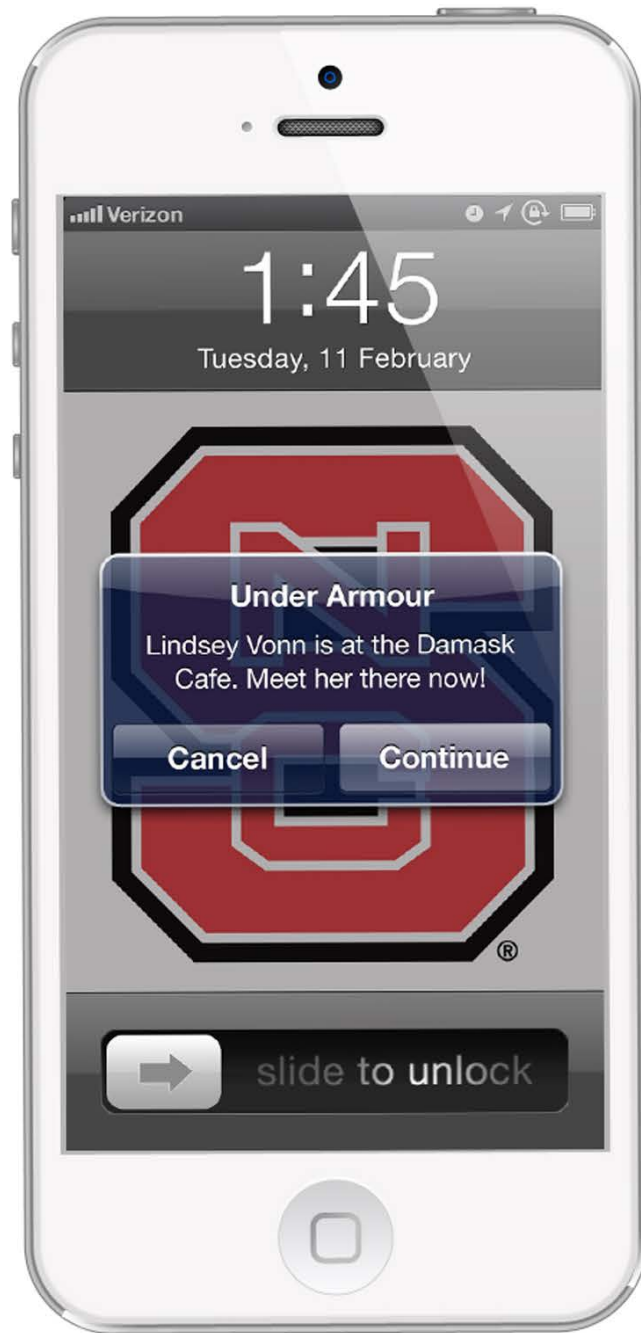

USER RECEIVES PUSH NOTIFICATIONS OF EVENTS, SCHEDULES, RESULTS, AND MEETS WITH THE ATHLETES.