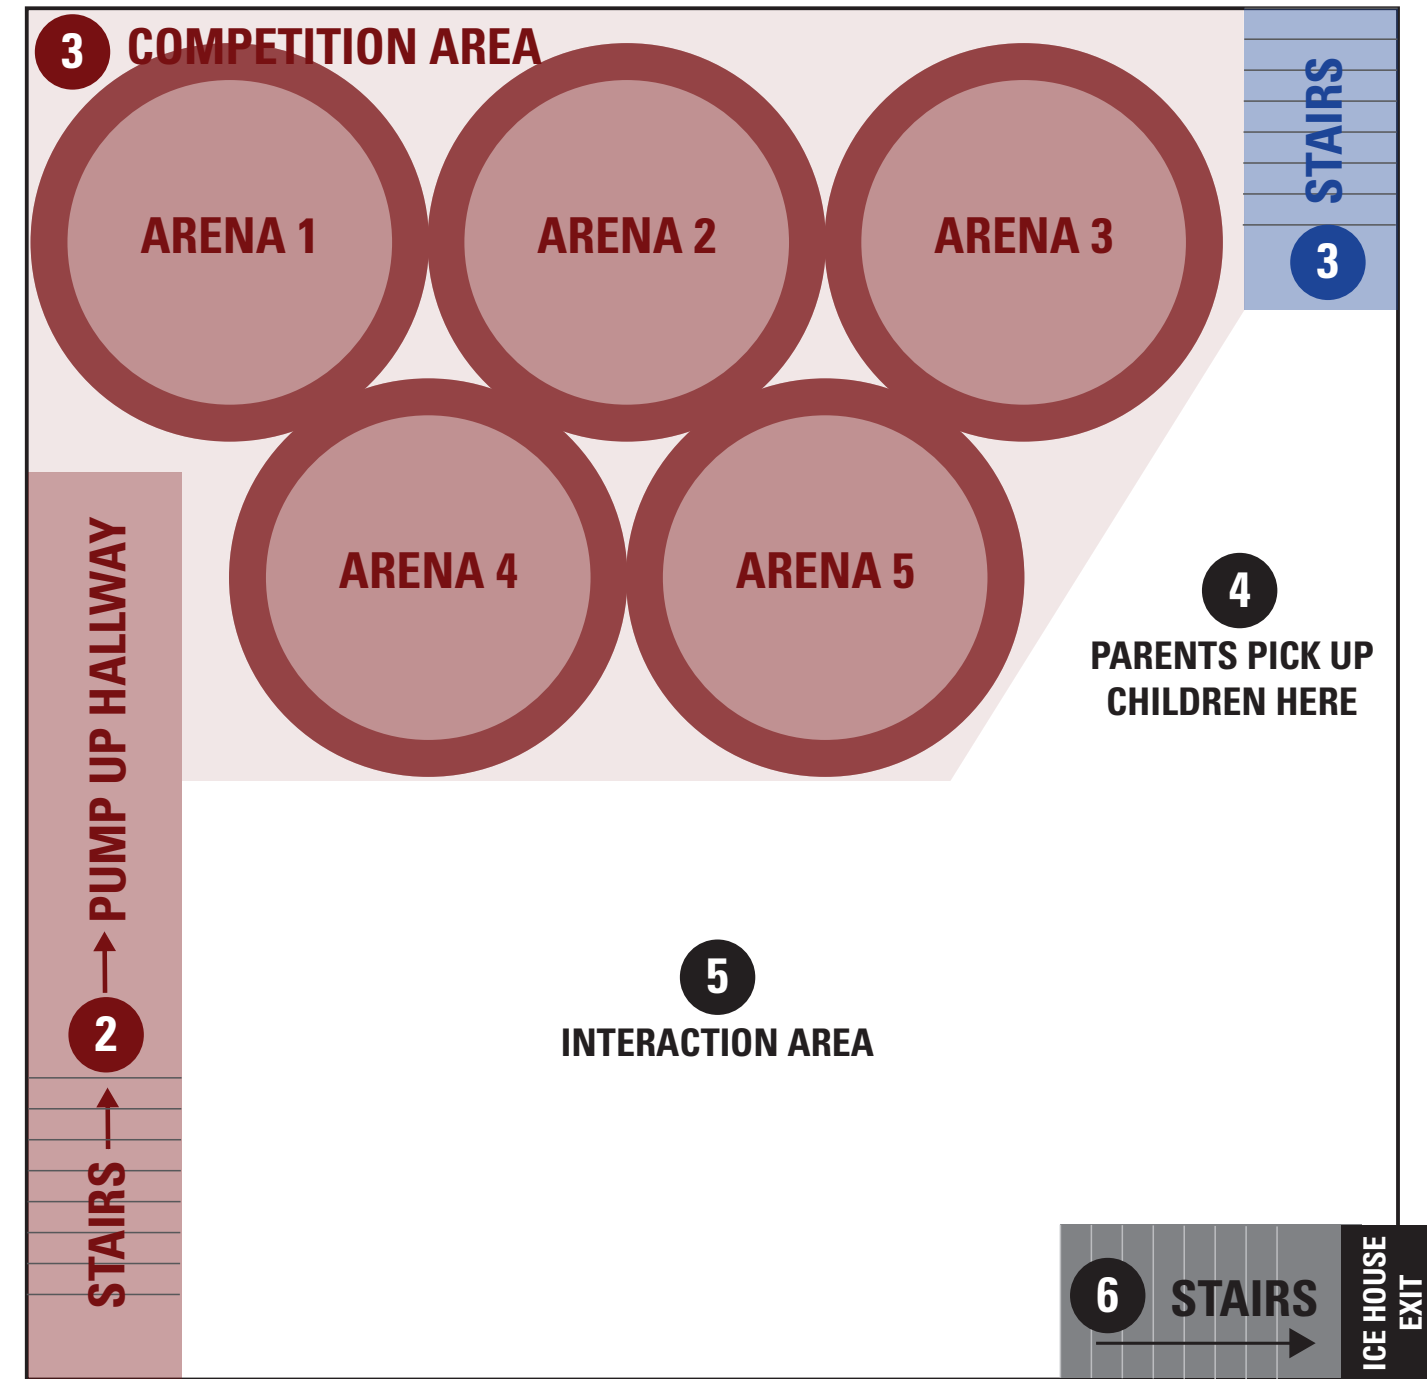

**INSIDE THE ICE HOUSE -
SNOWBALL FIGHT**

An aerial photograph of a dense forest, showing a complex network of tree canopies and a winding path or stream. The image is overlaid with a dark red horizontal band that contains white text. The text is centered and reads "PRE-OLYMPIC ONLINE EVENT" on the top line and "MOBILE APP" on the bottom line.

SWIPING THE SCREEN AGAIN REVEALS THE LEADERBOARD. THE USER CAN TOGGLE BETWEEN VIEWING THEIR FRIENDS SCORES AND OVERALL TEAM SCORES.

PASS THE TORCH IS A FEATURE THAT ENCOURAGES USERS TO INVITE FRIENDS TO THE MOBILE APP.

ONLINE BEFORE THE
GAMES

FREEZE TAG CHALLENGE

An aerial photograph of a dense forest covered in snow, with a prominent red banner across the center containing white text.

OLYMPIC PARK EXHIBIT EVENT
TEAM USA ICE HOUSE

OLYMPIC PARK EXHIBIT LAYOUT & TRAFFIC FLOW

TOP FLOOR

BOTTOM FLOOR

- = THINGS FOR CHILDREN
- = THINGS FOR ADULTS
- = THINGS FOR ADULTS AND CHILDREN
- = CHILDREN TRAFFIC FLOW
- = ADULTS TRAFFIC FLOW
- = ADULTS AND CHILDREN TRAFFIC FLOW