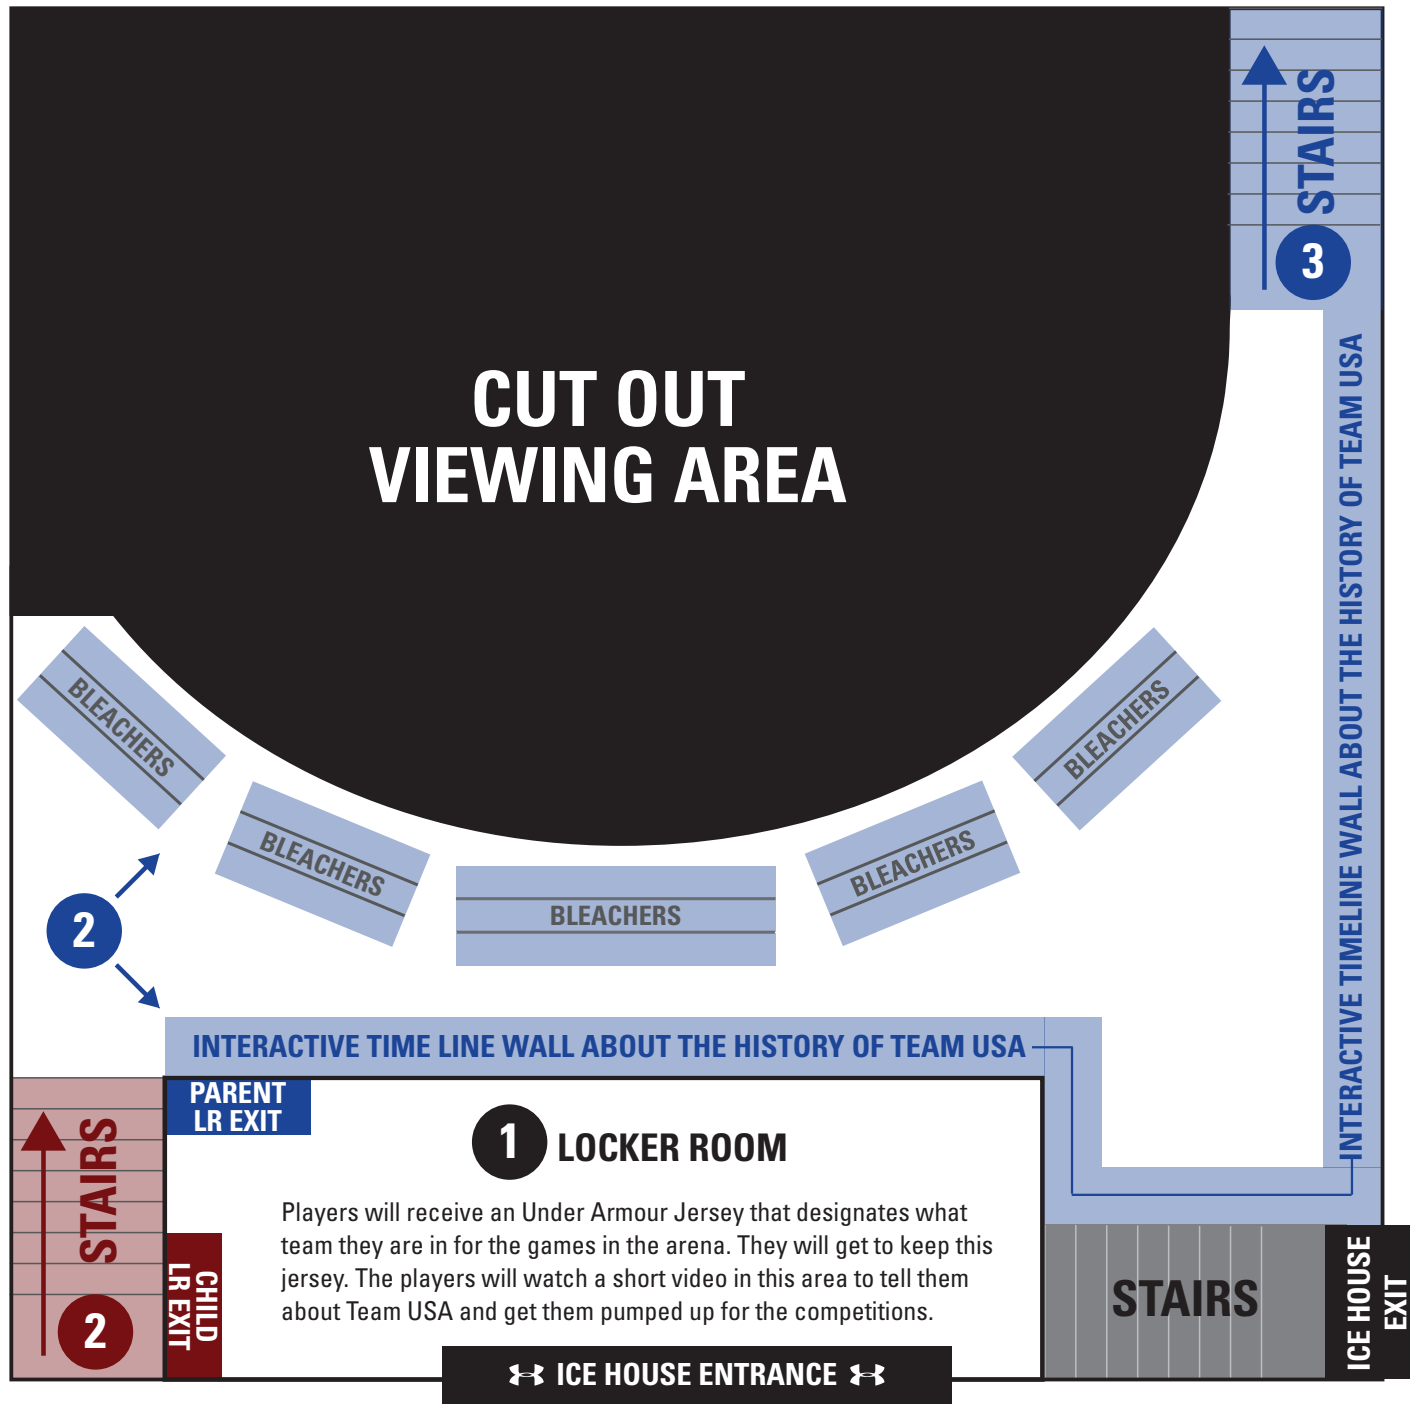

PRE-OLYMPIC KICKOFF EVENT
“THE ICE HOUSE”

"ICE HOUSE" AT THE MALL

- 20 x 20 Foot Exhibit
- Interactive Snowball Fight
- Phone case reward
- Download of mobile app
- Interactive Shopping Wall

MALL EXHIBIT LAYOUT & TRAFFIC FLOW - THE ICE HOUSE

SWIPING THE SCREEN AGAIN REVEALS THE LEADERBOARD. THE USER CAN TOGGLE BETWEEN VIEWING THEIR FRIENDS SCORES AND OVERALL TEAM SCORES.

PASS THE TORCH IS A FEATURE THAT ENCOURAGES USERS TO INVITE FRIENDS TO THE MOBILE APP.

ONLINE BEFORE THE
GAMES

FREEZE TAG CHALLENGE

An aerial photograph of a dense forest covered in snow, with a prominent red banner across the center containing white text.

OLYMPIC PARK EXHIBIT EVENT
TEAM USA ICE HOUSE

OLYMPIC PARK EXHIBIT LAYOUT & TRAFFIC FLOW

TOP FLOOR

BOTTOM FLOOR

- = THINGS FOR CHILDREN
- = THINGS FOR ADULTS
- = THINGS FOR ADULTS AND CHILDREN
- = CHILDREN TRAFFIC FLOW
- = ADULTS TRAFFIC FLOW
- = ADULTS AND CHILDREN TRAFFIC FLOW