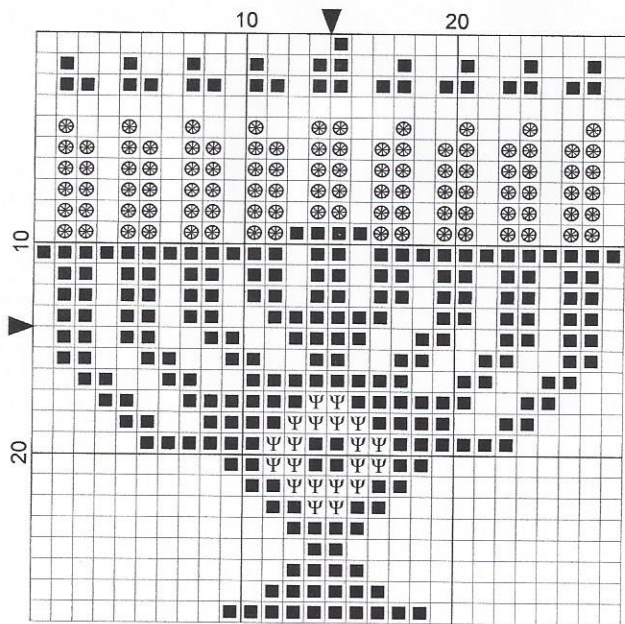

Candle by By The Bay Needleart

Legend:

- ♥ DMC-816
- DMC-680
- DMC-Ecru
- ☙ DMC-470
- ✕ DMC-937
- ☺ DMC-935

Backstitches:

- DMC-935

Let Your Light Shine by By The Bay Needleart

Legend:

- DMC-498

Backstitches:

- DMC-3371

Legend:

- DMC-680
- ☉ DMC-797
- Ψ DMC-799