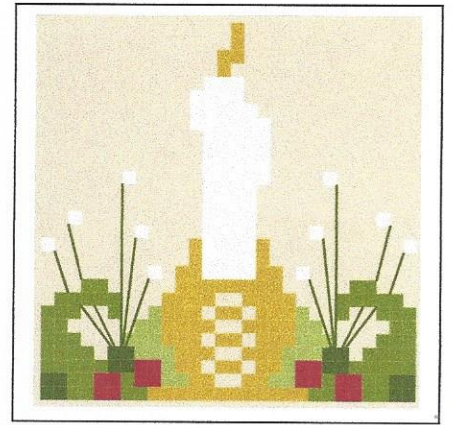

Candle by By The Bay Needleart

Legend:

- ♥ DMC-816
- DMC-680
- DMC-Ecru
- ☙ DMC-470
- ✕ DMC-937
- ☺ DMC-935

Backstitches:

- DMC-935

Let Your Light Shine by By The Bay Needleart

Legend:

- DMC-498

Backstitches:

- DMC-3371

Legend:

- DMC-680
- ☉ DMC-797
- Ψ DMC-799