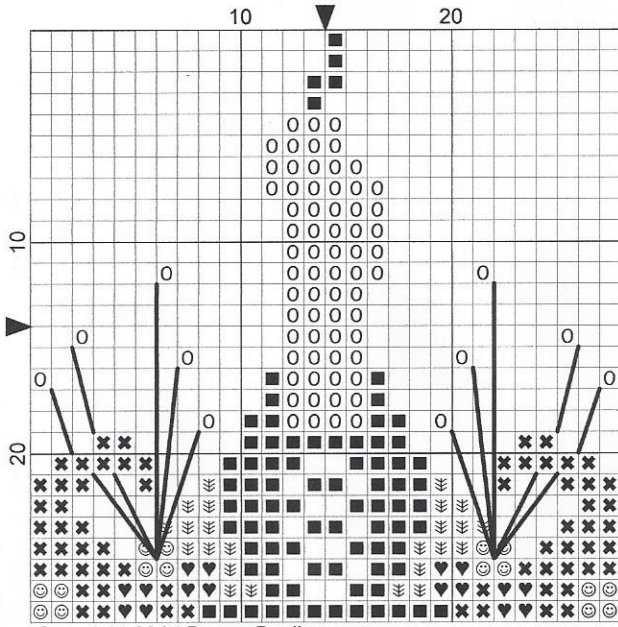

Candle by By The Bay Needleart

Legend:

- ♥ DMC-816
- DMC-680
- DMC-Ecru
- ☙ DMC-470
- ✕ DMC-937
- ☺ DMC-935

Backstitches:

- DMC-935

Let Your Light Shine by By The Bay Needleart

Legend:

- DMC-498

Backstitches:

- DMC-3371

Legend:

- DMC-680
- ☉ DMC-797
- Ψ DMC-799