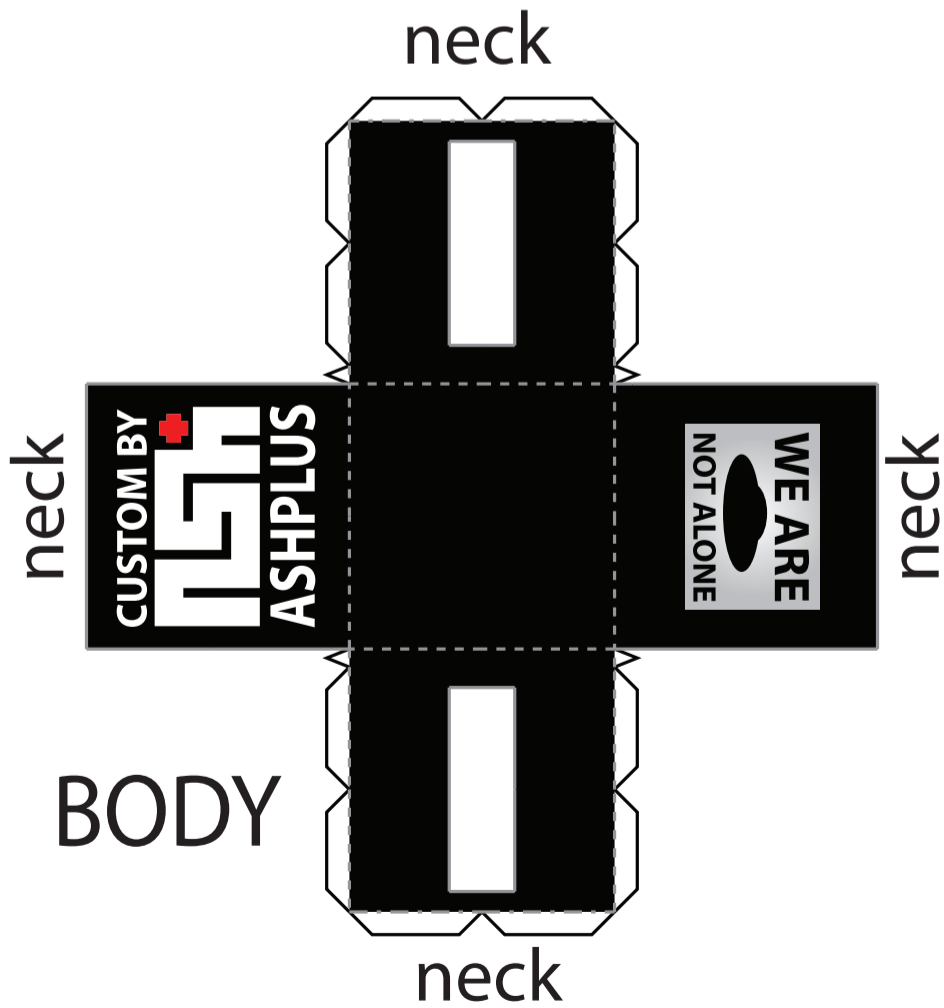

SQUARED
PAPER
RAB-BEAT
design by
bakabakashii
www.myspace.com/bakacds
"Brain Parasite" custom by ASHPLUS

HEAD

ARMS

side

EARS

BODY