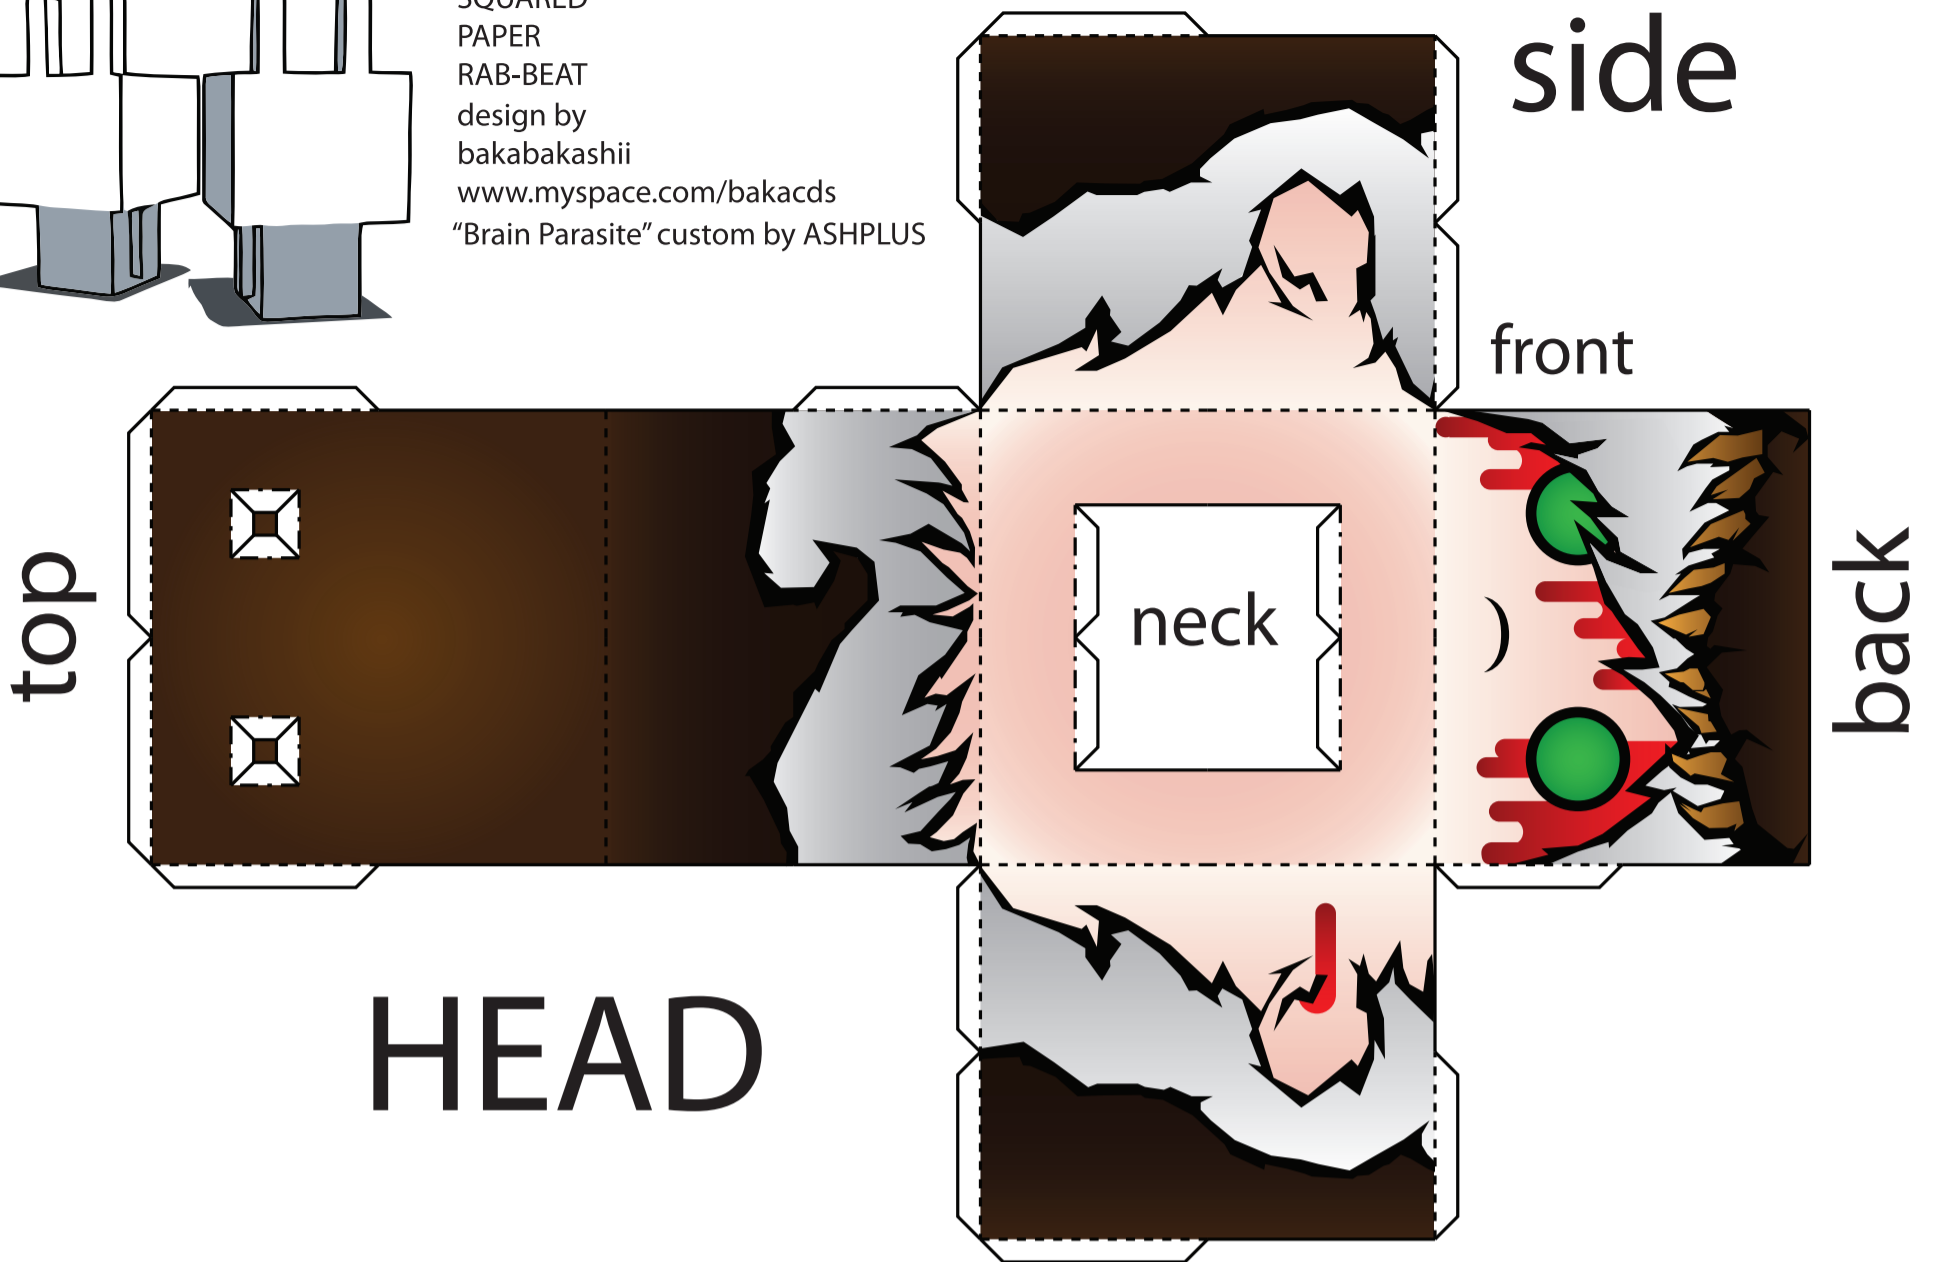

SQUARED
PAPER
RAB-BEAT
design by
bakabakashii
www.myspace.com/bakacds
"Brain Parasite" custom by ASHPLUS

HEAD

ARMS

side

EARS

BODY