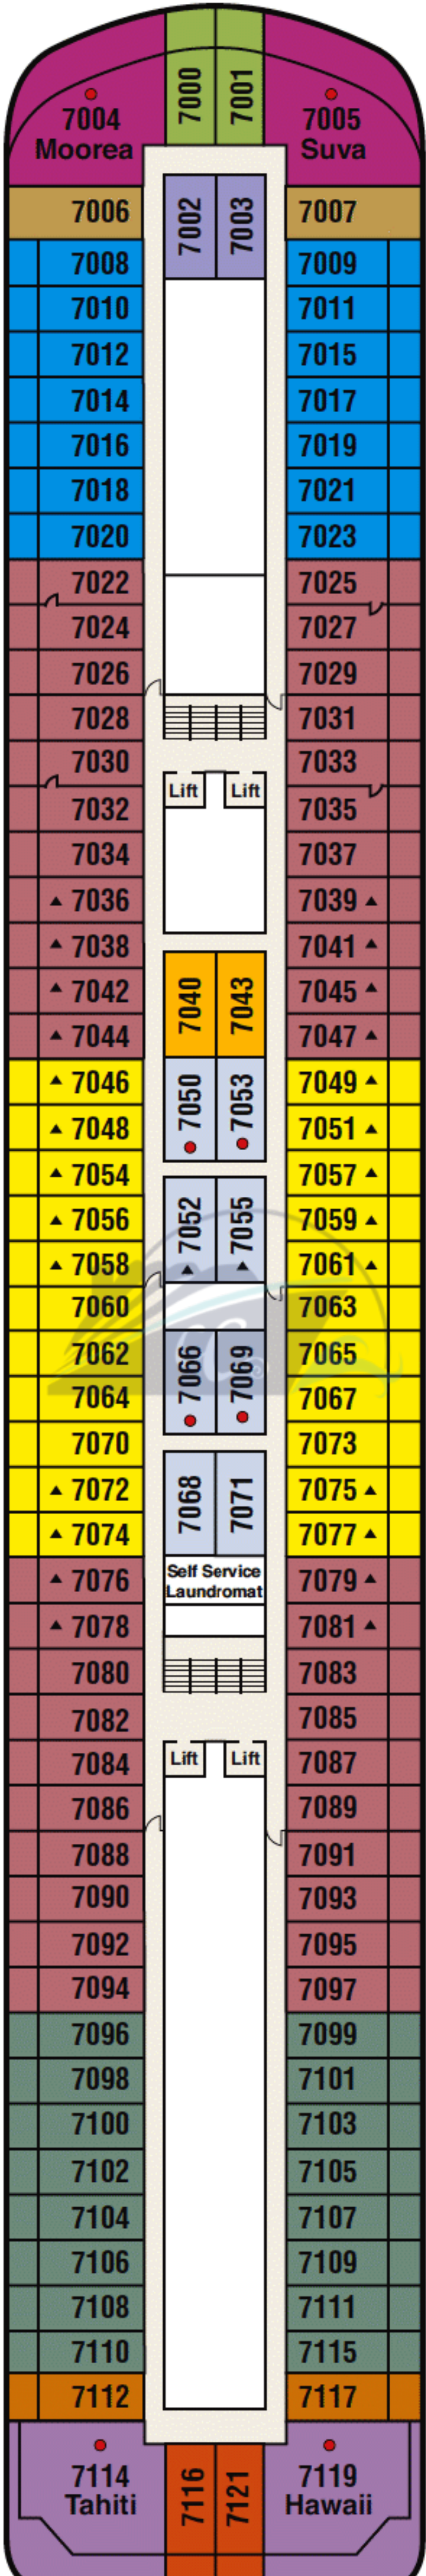

Stage

Dance Floor

Cabaret Lounge

Bar

Lift

Lift

Ladies

Gents

Casino

Photo Gallery

Casino Bar

Shop

Shop

**Princess
Fine Arts Gallery**

Upper Hall

**Future
Cruise Sales
Circle Desk**

Ladies

Lift

Lift

Gents

Club Bar

Club Restaurant

Sun Deck

Shuffleboard