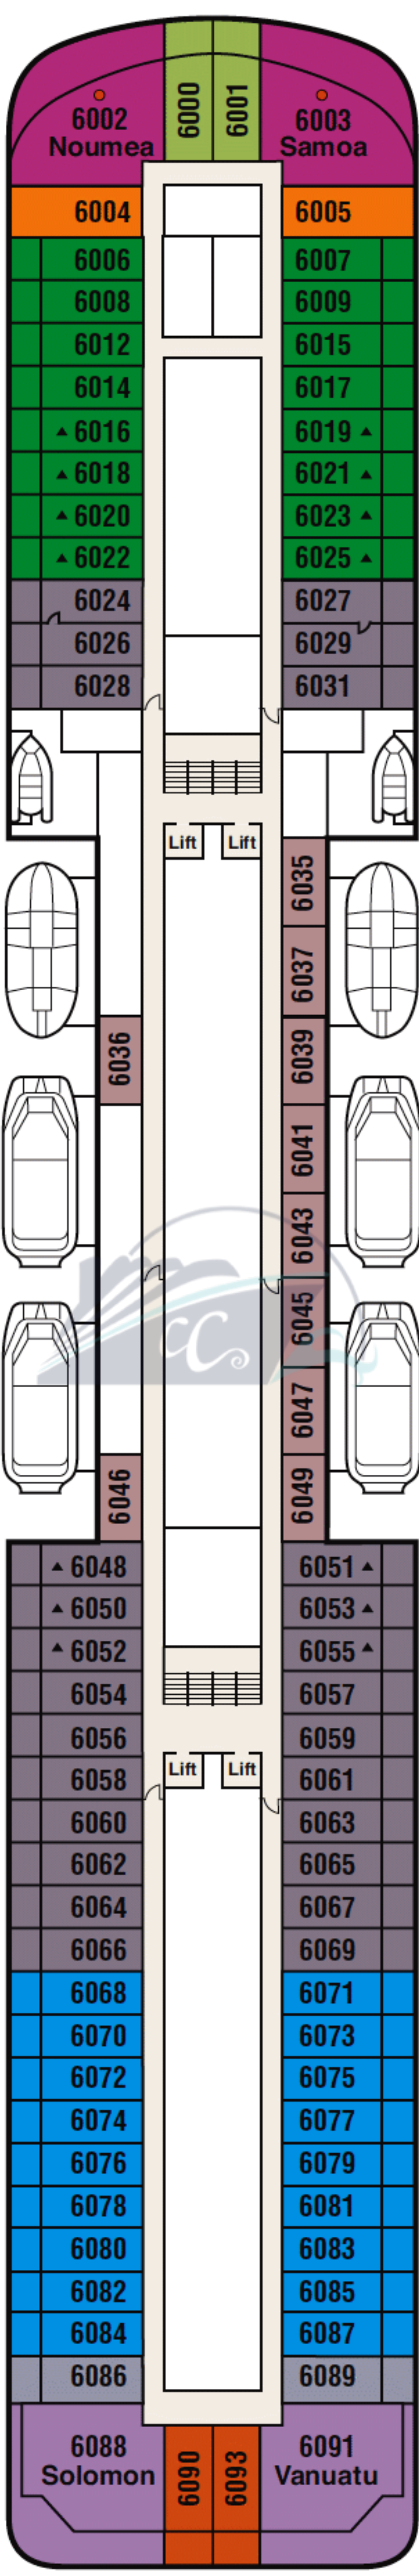

Stage

Dance Floor

Cabaret Lounge

Bar

Lift

Lift

Ladies

Gents

Casino

Photo Gallery

Casino Bar

Shop

Shop

**Princess
Fine Arts Gallery**

Upper Hall

**Future
Cruise Sales
Circle Desk**

Ladies

Lift

Lift

Gents

Club Bar

Club Restaurant

Sun Deck

Shuffleboard