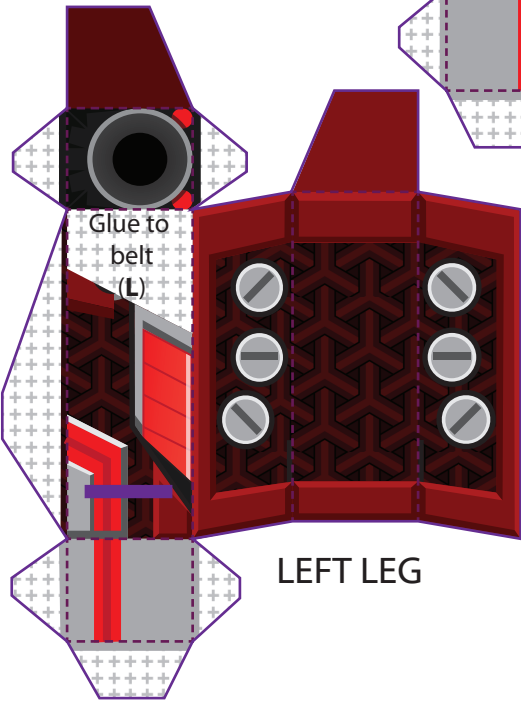

JETPLUS

"Arcturus Nova" by ASHPLUS.

RIGHT LEG

Glue to belt (R)

Glue to belt (L)

LEFT LEG

Glue to wings

BODY

Glue to belt

Glue to belt

- Cut along
- Cut out
- Fold
- Glue

ARMS

WINGS

CHEST

BELT