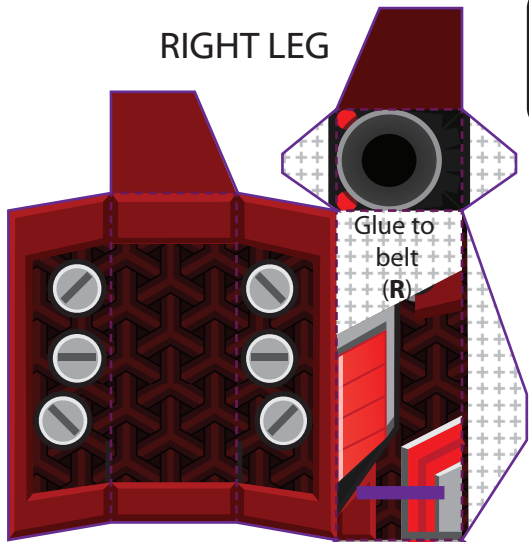

JETPLUS

"Arcturus Nova" by ASHPLUS.

RIGHT LEG

Glue to belt (R)

Glue to belt (L)

LEFT LEG

Glue to wings

BODY

Glue to belt

Glue to belt

- Cut along
- Cut out
- Fold
- Glue

ARMS

WINGS

CHEST

BELT