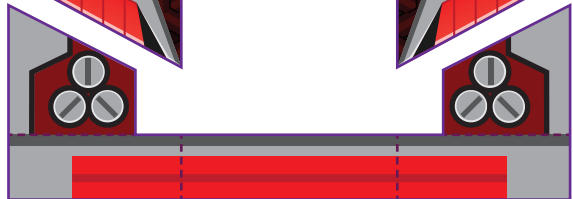

JETPLUS

"Arcturus Nova" by ASHPLUS.

RIGHT LEG

Glue to belt (R)

Glue to belt (L)

LEFT LEG

Glue to wings

BODY

Glue to belt

Glue to belt

- Cut along
- Cut out
- Fold
- Glue

ARMS

WINGS

CHEST

BELT