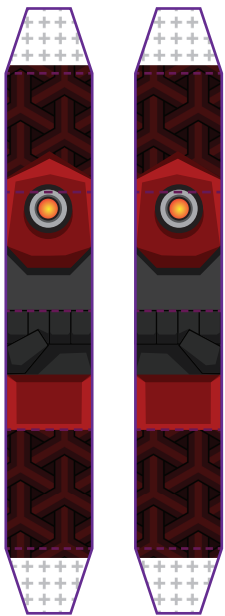

JETPLUS

"Arcturus Nova" by ASHPLUS.

RIGHT LEG

Glue to belt (R)

Glue to belt (L)

LEFT LEG

Glue to wings

BODY

Glue to belt

Glue to belt

- Cut along
- Cut out
- Fold
- Glue

ARMS

WINGS

CHEST

BELT