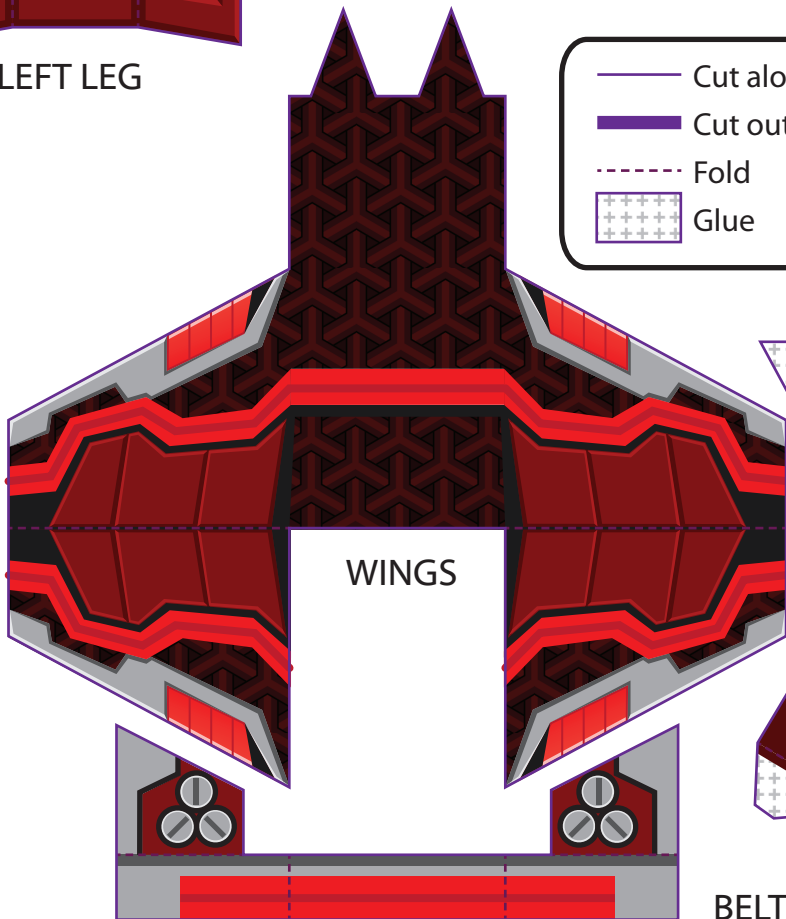

JETPLUS

"Arcturus Nova" by ASHPLUS.

RIGHT LEG

Glue to belt (R)

Glue to belt (L)

LEFT LEG

Glue to wings

BODY

Glue to belt

Glue to belt

- Cut along
- Cut out
- Fold
- Glue

ARMS

WINGS

CHEST

BELT