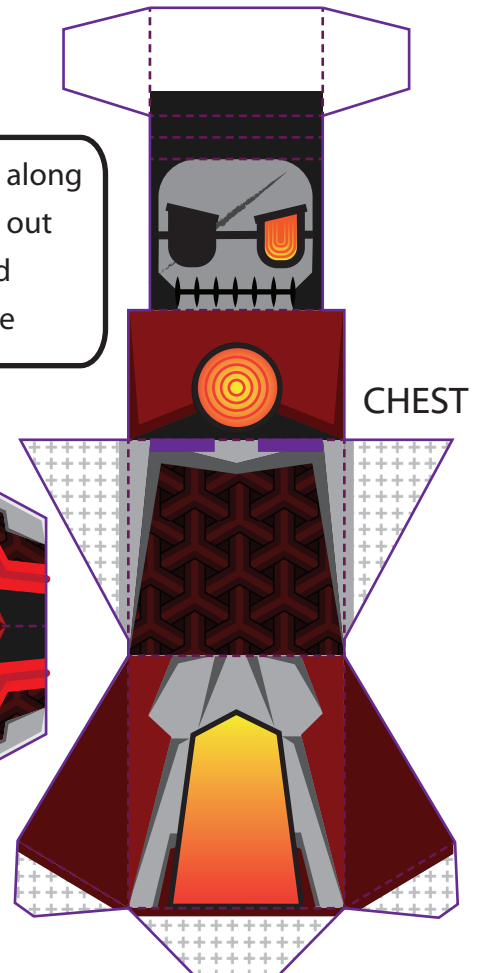

JETPLUS

"Arcturus Nova" by ASHPLUS.

RIGHT LEG

Glue to belt (R)

Glue to belt (L)

LEFT LEG

Glue to wings

BODY

Glue to belt

Glue to belt

- Cut along
- Cut out
- Fold
- Glue

ARMS

WINGS

CHEST

BELT