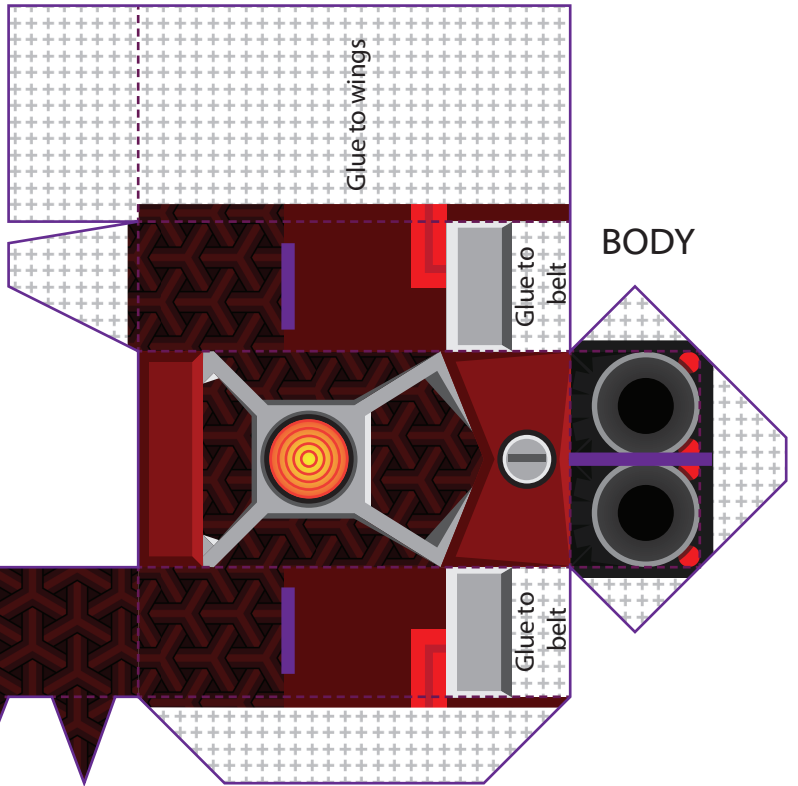

JETPLUS

"Arcturus Nova" by ASHPLUS.

RIGHT LEG

Glue to belt (R)

Glue to belt (L)

LEFT LEG

Glue to wings

BODY

Glue to belt

Glue to belt

- Cut along
- Cut out
- Fold
- Glue

ARMS

WINGS

CHEST

BELT