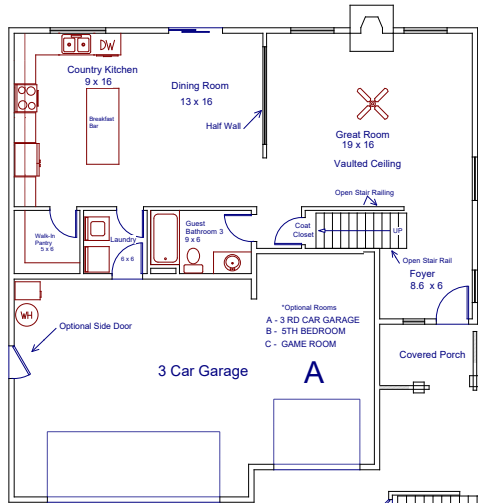

Twin Meadows Estates

Artist Concept Only

The Stewart Plan F-2402

4 Bedroom / 3 Bath
2 Car Garage
2 Story Home
*Optional 5th Bedroom (B) or
Bonus Room (C) 2
2402 Sq. Ft.

Starting at

*Artist Concept

MOUNTAIN WEST
REAL ESTATE, INC.