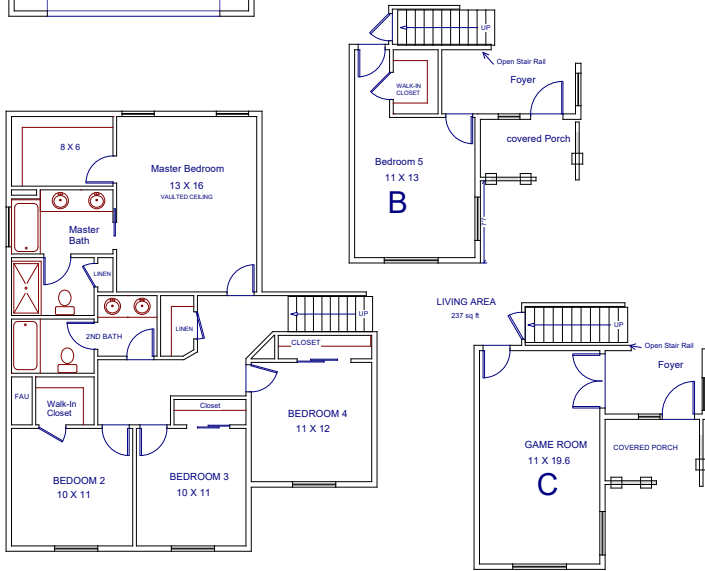

Twin Meadows Estates

Artist Concept Only

The Stewart Plan F-2402

4 Bedroom / 3 Bath
2 Car Garage
2 Story Home
*Optional 5th Bedroom (B) or
Bonus Room (C) 2
2402 Sq. Ft.

Starting at

*Artist Concept

MOUNTAIN WEST
REAL ESTATE, INC.