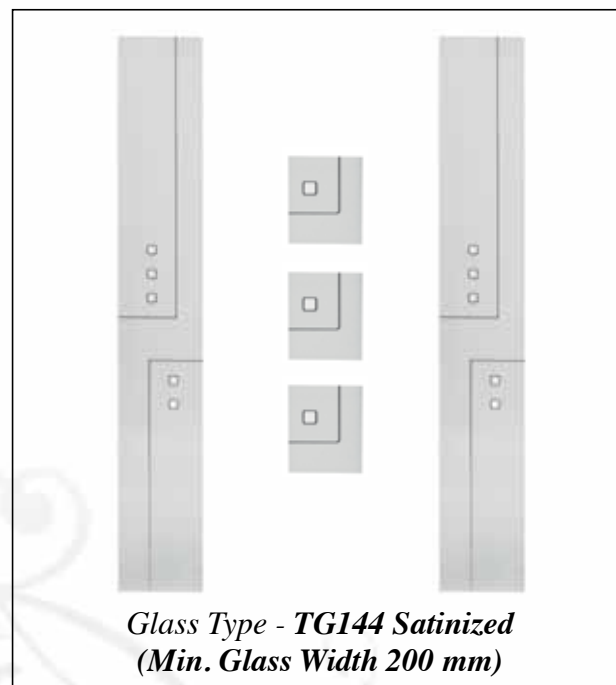

Glass Type - TG144 Satinized
(Min. Glass Width 200 mm)