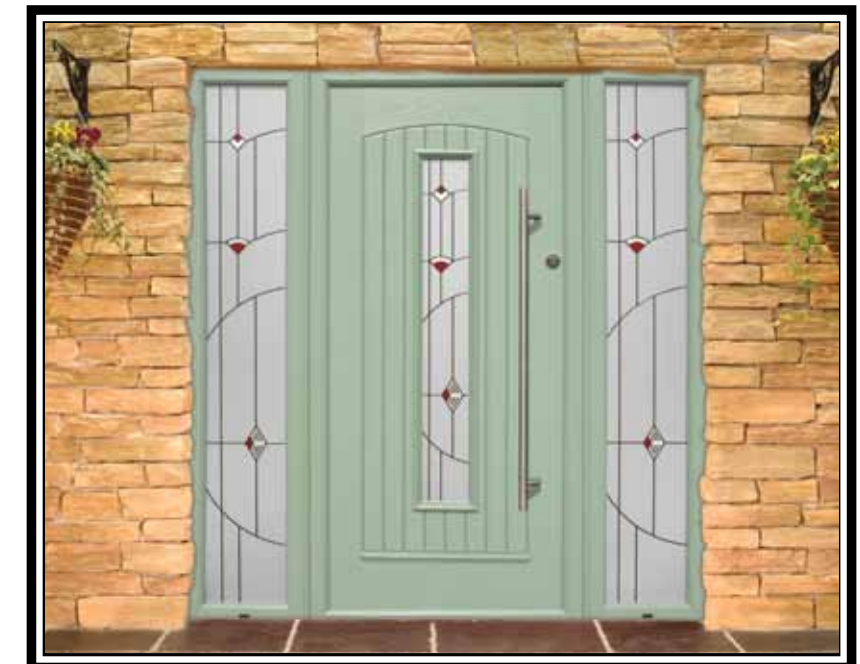

Please Note - All doors supplied with spy view only

Glass Type - TG135 Satinized
(Min. Glass Width 200 mm)

Door Type - Rome

Glass Type - TG133 Satinized

(Min. Glass Width 200 mm)

Door Type - Seville

Glass Type - TG131 Satinized