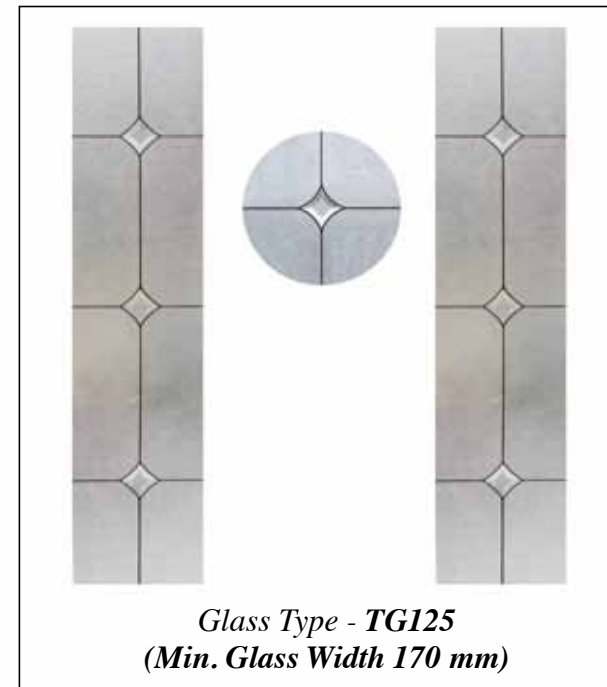

All doors available with Contemporary Cranked Pullbar Handle supplied with Winkhous AV2 Heritage Locking Systems. Option of Fingerpull Escutcheon or Traditional Lever Handles also available.

Please Note - All doors supplied with spy view only

All doors available with Contemporary C-Cranked or Pullbar Handle supplied with Winkhous AV2 Heritage Locking Systems. Option of Fingerpull Escutcheon or Traditional Lever Handles also available.

High Security Cylinder Eschutcheon / Pull created to compliment both contemporary and period door designs. Cylinder is protected behind a steel security shield with a reduced risk of cylinder attack, snapping and drilling.