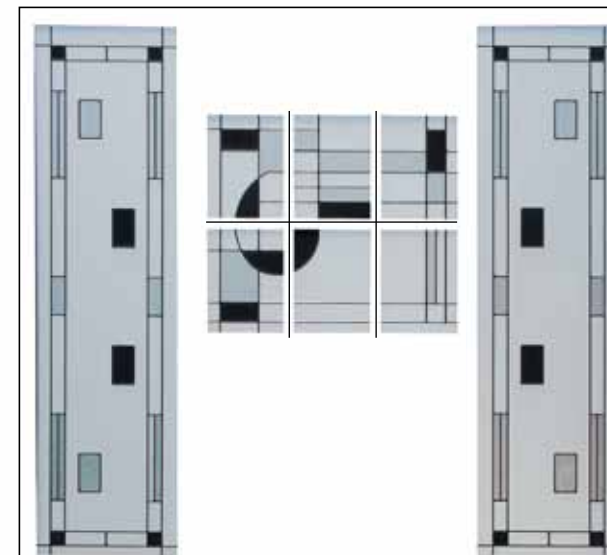

(Min. Glass Width 200 mm)

Door Type - Rome

Glass Type - TG136 Satinized

(Min. Glass Width 160 mm)

Glass Type - **TG154 Satinized**
(Min. Glass Width 240 mm)

Door Type - **Palermo** Glass Type - **TG152 Satinized**
(Min. Glass Width 235 mm)

Glass Type - **TG159 Satinized**
(Min. Glass Width 260 mm)

Door Type - **Dublin** Glass Type - **TG158 Satinized**
(Min. Glass Width 260 mm)

Door Type - **Palermo**
Glass Type - **TG151 Satinized**
(Min. Glass Width 235 mm)