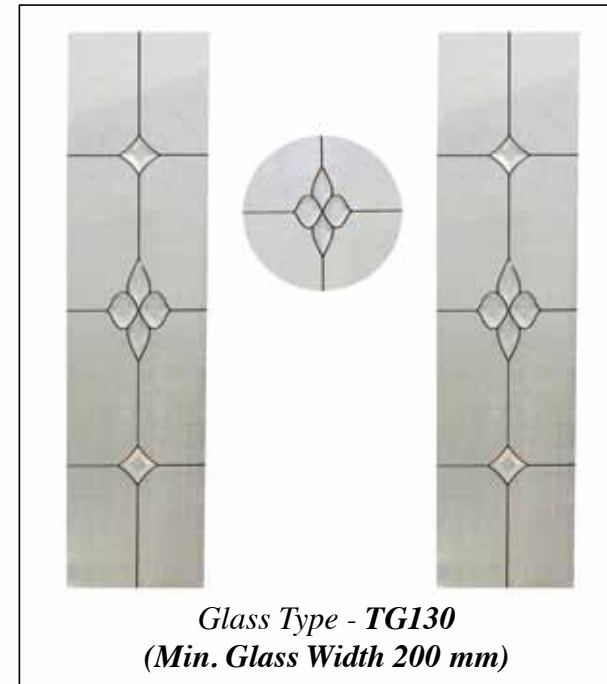

Glass Type - TG125
(Min. Glass Width 170 mm)