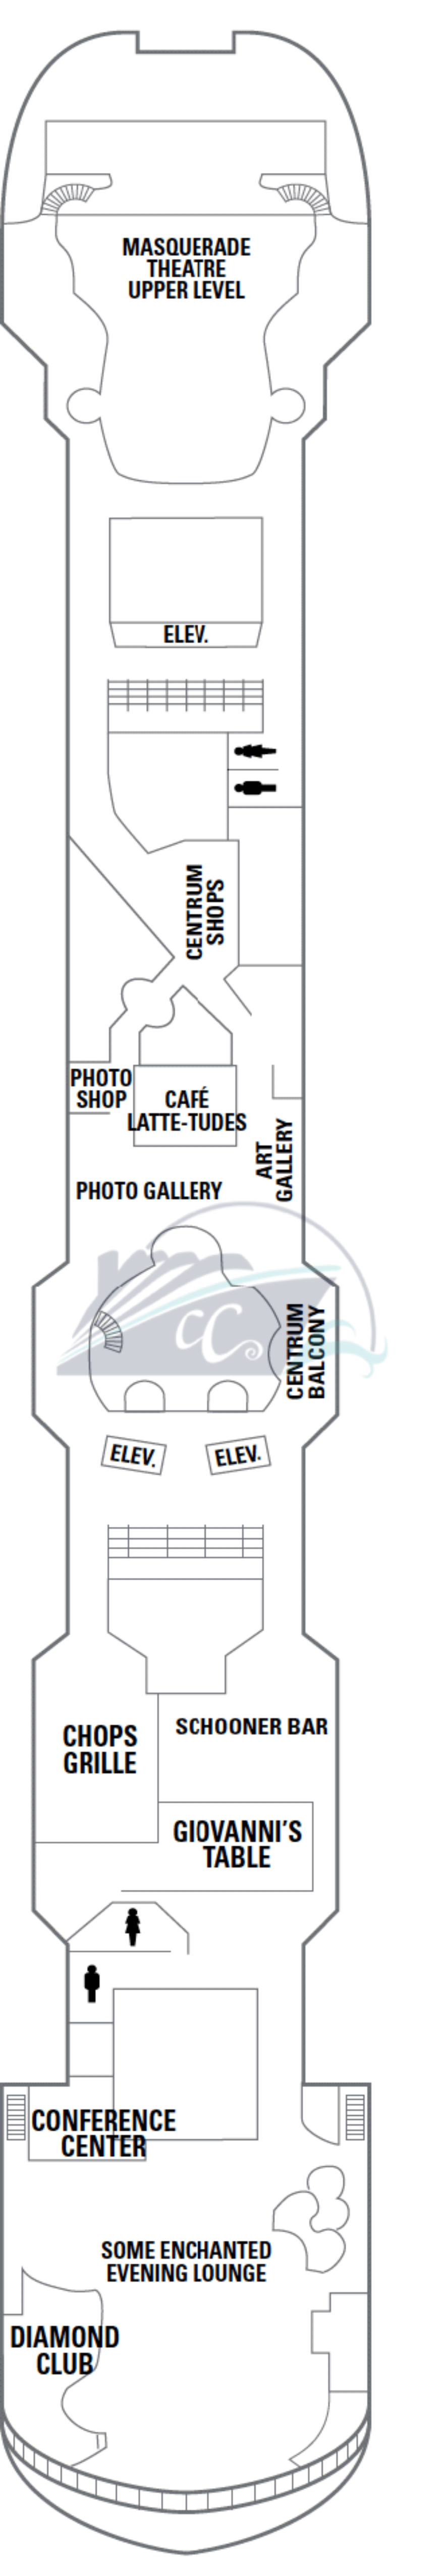

**MASQUERADE
THEATER**

CASINO ROYALE

**GUEST
SERVICES**

**SHORE
EXCURSIONS**

ELEV.

ELEV.

**AQUARIUS
DINING ROOM**

**MASQUERADE
THEATRE
UPPER LEVEL**

ELEV.

**CENTRUM
SHOPS**

**PHOTO
SHOP**

**CAFÉ
LATTE-TUDES**

**ART
GALLERY**

PHOTO GALLERY

**CENTRUM
BALCONY**

ELEV.

ELEV.

**CHOPS
GRILLE**

SCHOONER BAR

**GIOVANNI'S
TABLE**

**CONFERENCE
CENTER**

**SOME ENCHANTED
EVENING LOUNGE**

**DIAMOND
CLUB**

8088 8090Δ 8092Δ 8094Δ 8592Δ 8590Δ 8588