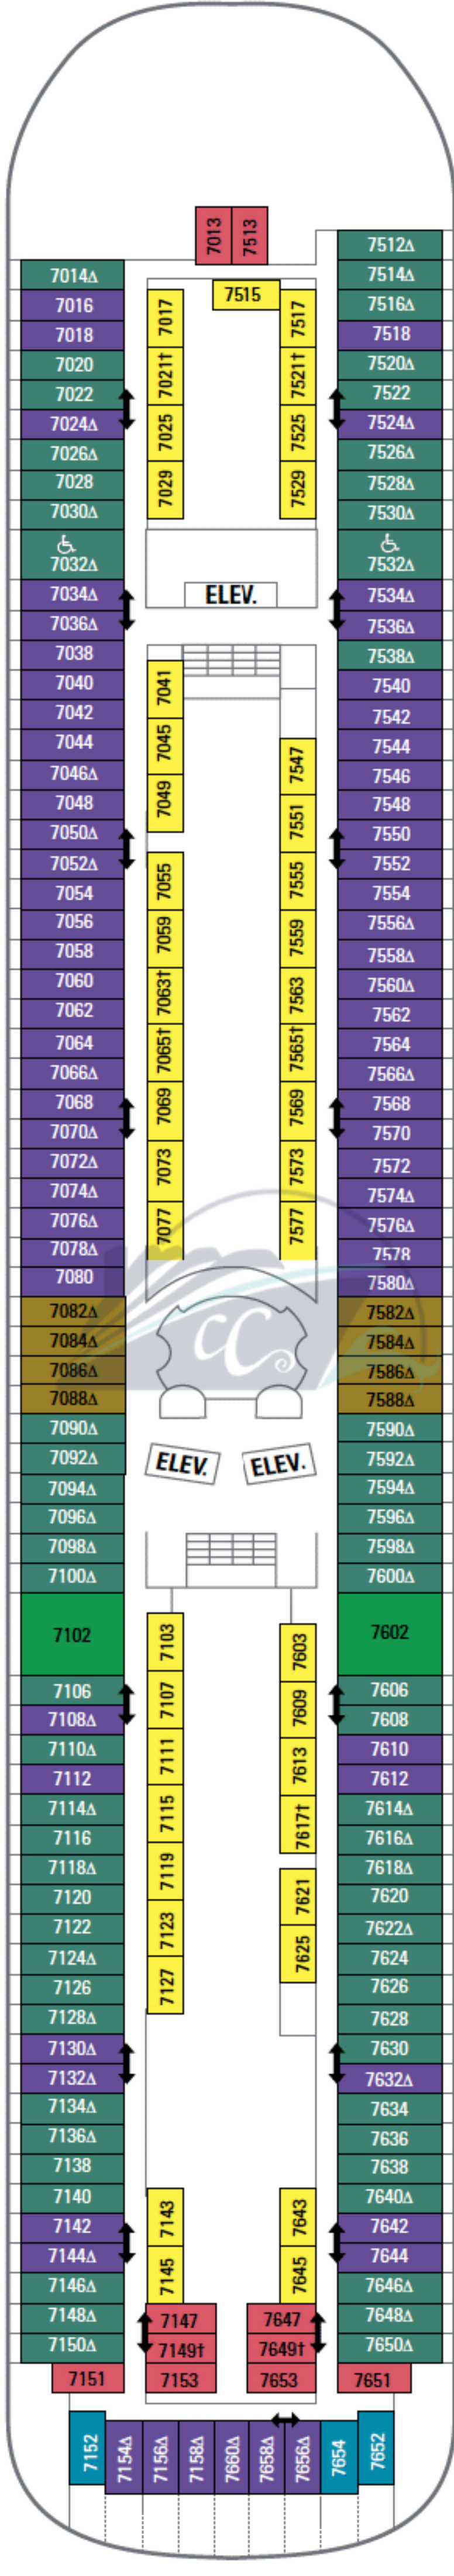

**MASQUERADE
THEATER**

CASINO ROYALE

**GUEST
SERVICES**

**SHORE
EXCURSIONS**

ELEV.

ELEV.

**AQUARIUS
DINING ROOM**

**MASQUERADE
THEATRE
UPPER LEVEL**

ELEV.

**CENTRUM
SHOPS**

**PHOTO
SHOP**

**CAFÉ
LATTE-TUDES**

**ART
GALLERY**

PHOTO GALLERY

**CENTRUM
BALCONY**

ELEV.

ELEV.

**CHOPS
GRILLE**

SCHOONER BAR

**GIOVANNI'S
TABLE**

**CONFERENCE
CENTER**

**SOME ENCHANTED
EVENING LOUNGE**

**DIAMOND
CLUB**

8088 8090Δ 8092Δ 8094Δ 8592Δ 8590Δ 8588

**WINDJAMMER
CAFE**

WINDJAMMER CAFE

ELEV.

WINDJAMMER CAFE

MOVIE SCREEN

WHIRLPOOLS

MAIN POOL

WHIRLPOOLS