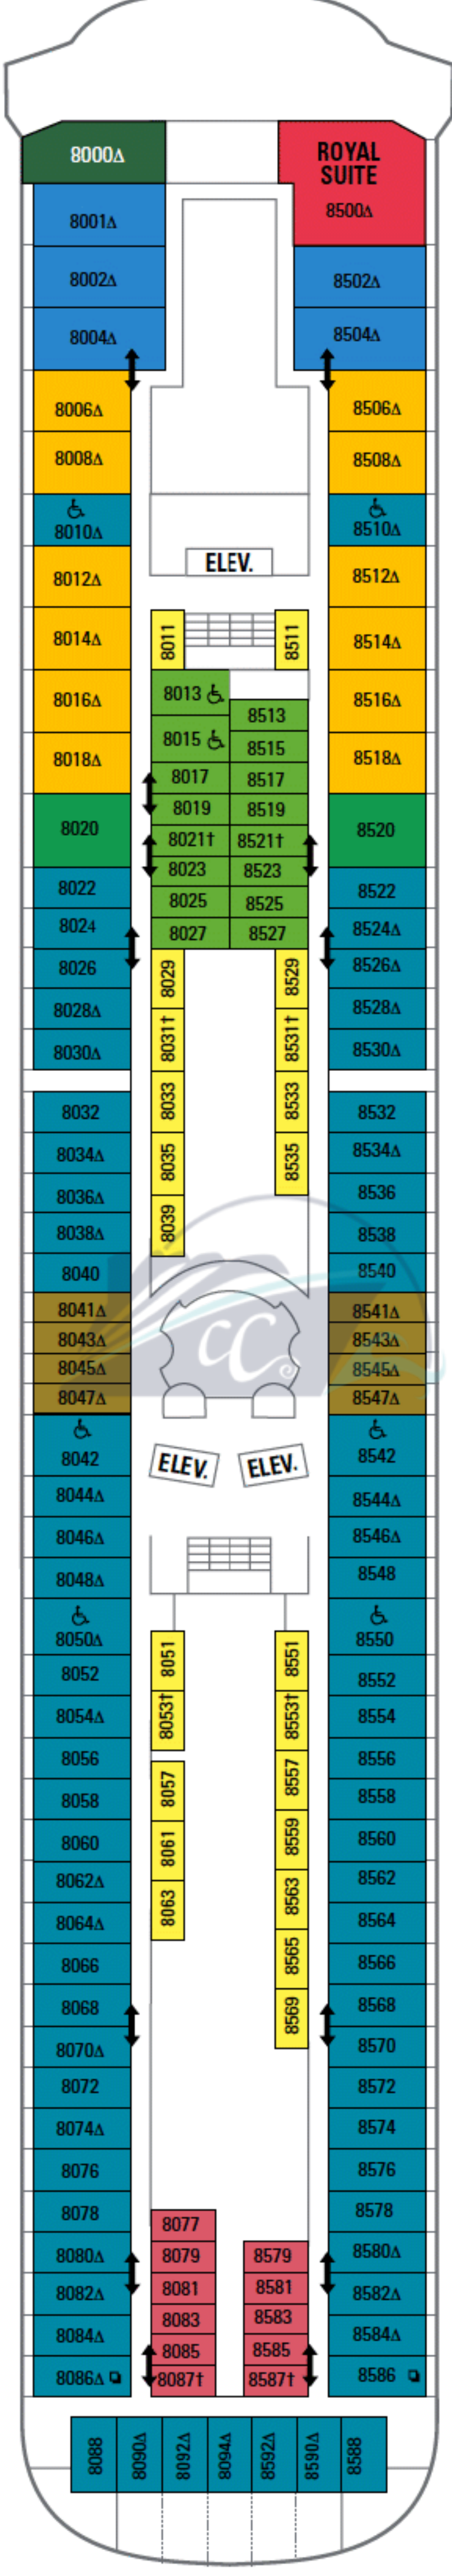

**MASQUERADE
THEATER**

CASINO ROYALE

**GUEST
SERVICES**

**SHORE
EXCURSIONS**

ELEV.

ELEV.

**AQUARIUS
DINING ROOM**

**MASQUERADE
THEATRE
UPPER LEVEL**

ELEV.

**CENTRUM
SHOPS**

**PHOTO
SHOP**

**CAFÉ
LATTE-TUDES**

**ART
GALLERY**

PHOTO GALLERY

**CENTRUM
BALCONY**

ELEV.

ELEV.

**CHOPS
GRILLE**

SCHOONER BAR

**GIOVANNI'S
TABLE**

**CONFERENCE
CENTER**

**SOME ENCHANTED
EVENING LOUNGE**

**DIAMOND
CLUB**

8088 8090Δ 8092Δ 8094Δ 8592Δ 8590Δ 8588

**WINDJAMMER
CAFE**

WINDJAMMER CAFE

ELEV.

WINDJAMMER CAFE

MOVIE SCREEN

WHIRLPOOLS

MAIN POOL

WHIRLPOOLS