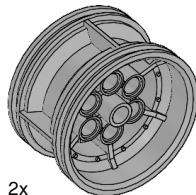

# USEFUL INFORMATION

2x  
Gear, 40-tooth, gray  
4285634

2x  
Turntable bottom,  
28-tooth, gray  
4652235

4x  
Tire, 30.4x4 mm, black  
6028041

1x  
Right curved panel,  
3x5-module, black  
4566249

2x  
Double bevel gear,  
12-tooth, black  
4177431

2x  
Turntable top,  
28-tooth, black  
4652236

4x  
Hub, 24x4 mm, dark gray  
4587275

1x  
Right curved panel,  
5x11-module, black  
4543490

2x  
Double bevel gear,  
20-tooth, black  
4177430

4x  
Sprocket,  
40.7x15 mm, black  
4582792

1x  
Steel Ball, silver metallic  
6023956

1x  
Left curved panel,  
5x11-module, black  
4541326

2x  
Double bevel gear,  
36-tooth, black  
4255563

2x  
Hub,  
43.2x26 mm, gray  
4634091

1x  
Ball bearing, dark gray  
4610380