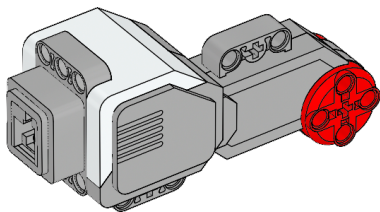

2x
Large Motor
6009430