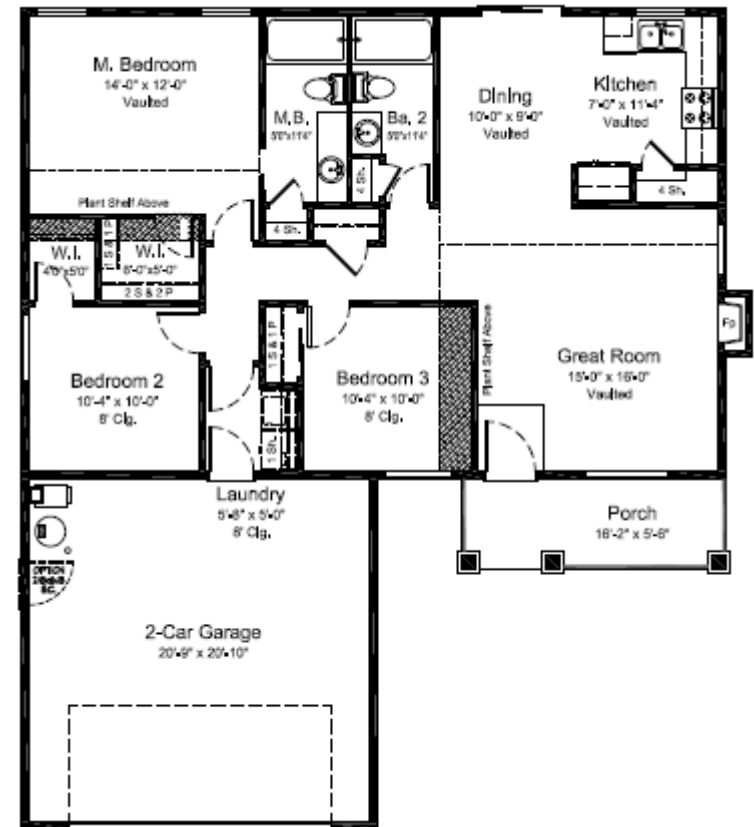

The Mosby

Plan K-1233

3 Bedroom / 2 Bath

1 Story Home

2 Car Garage

1233 Sq. Ft.

Front Elevation K1

Front Elevation K2