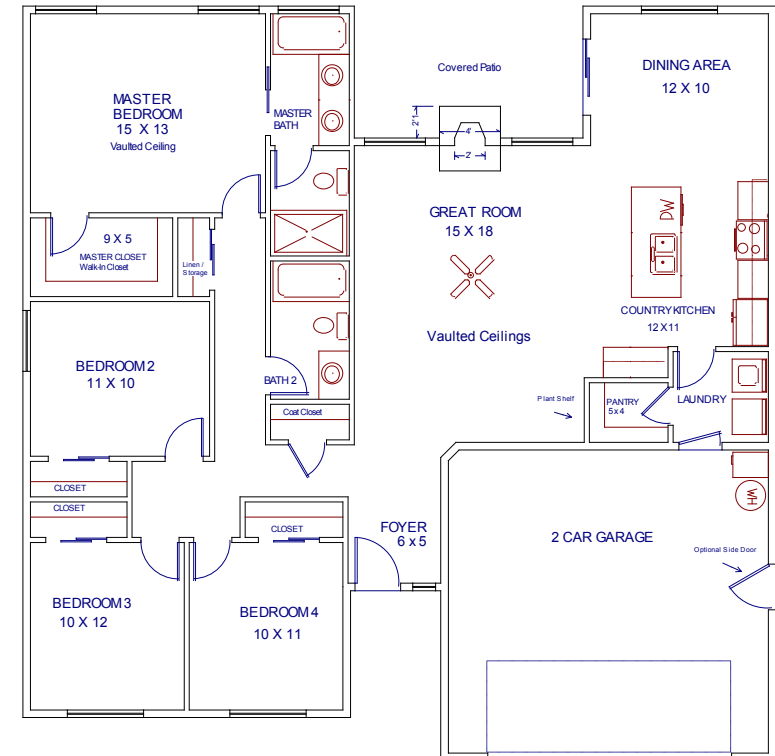

## Plan C-1767

4 Bedroom / 2 Bath

Single Story Home

2 Car Garage

\*Optional Home Office

Front Elevation C1

Front Elevation C2

**\*Pacific Edge Development Constantly Strives to improve their Product, Therefore, Specifications, Design Features & Details are**