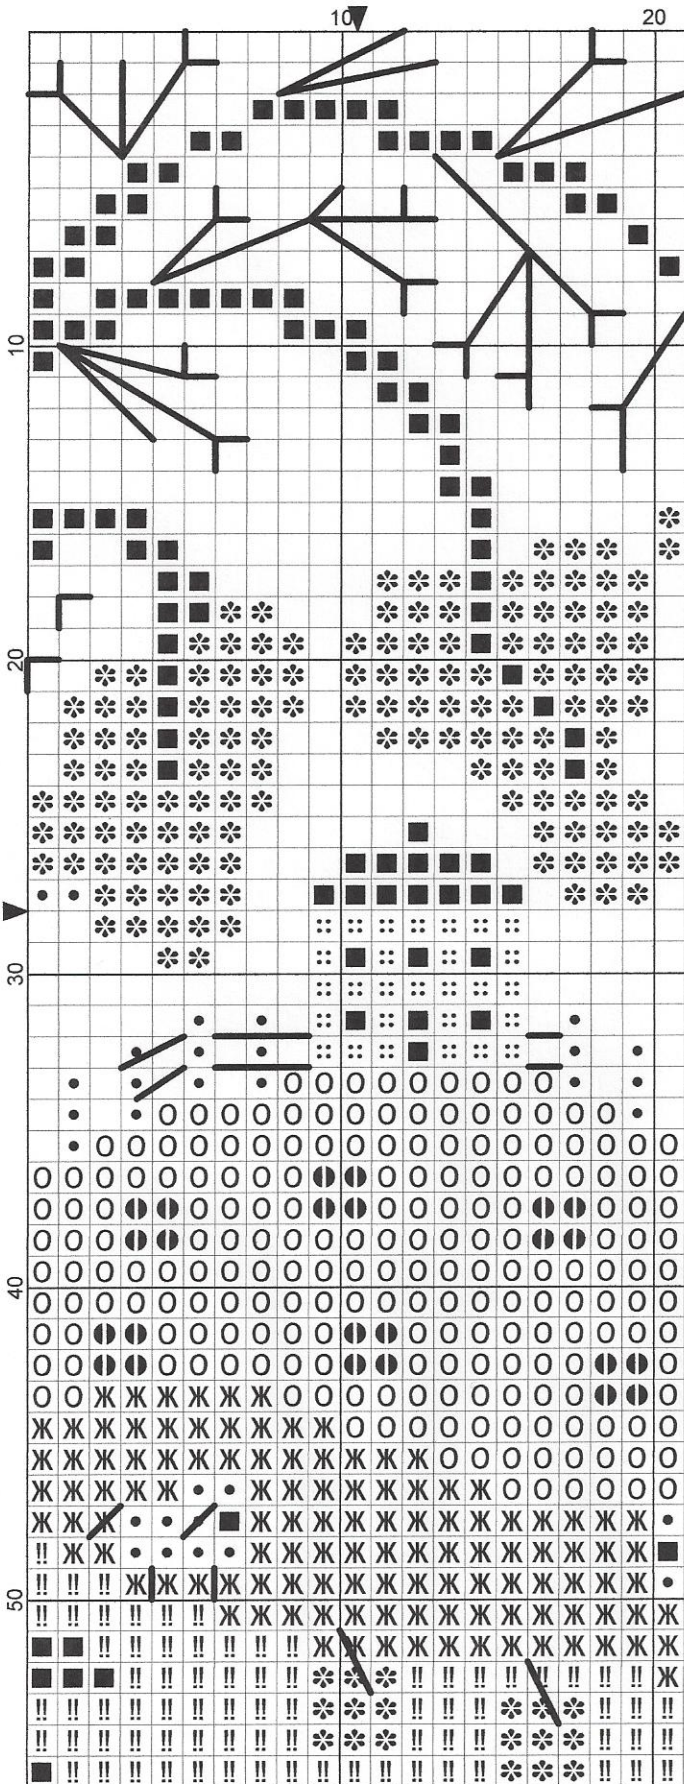

Mystery SAL Fall Part #2 Free chart for personal use only by By The Bay Needleart

- Legend:
- ⦿ DMC-160
 - ◐ DMC-829
 - DMC-830
 - ⌘ DMC-832
 - !!! DMC-834
 - DMC-3371
 - DMC-Ecru
 - ✻ WDW-2234
- Backstitches:
- DMC-3371
 - DMC-Ecru