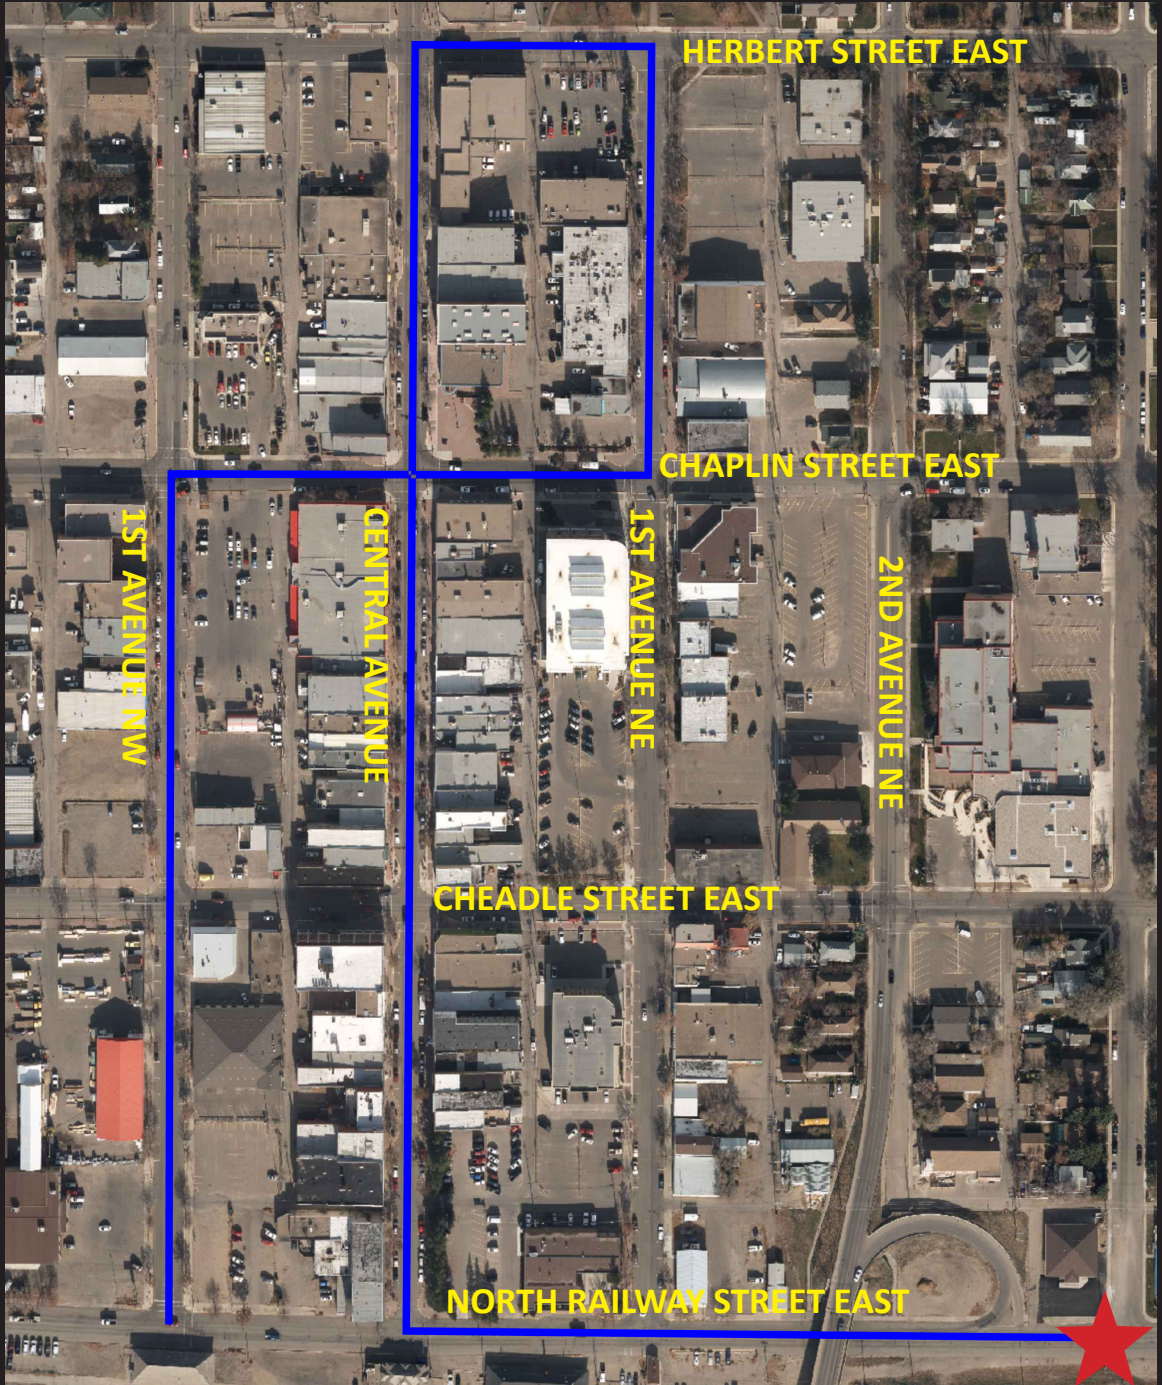

The Centennial Light Parade, courtesy of the Swift Current Lions Club

Friday, November 28, 6:30 PM

NO PARKING on parade route after 4:00 PM