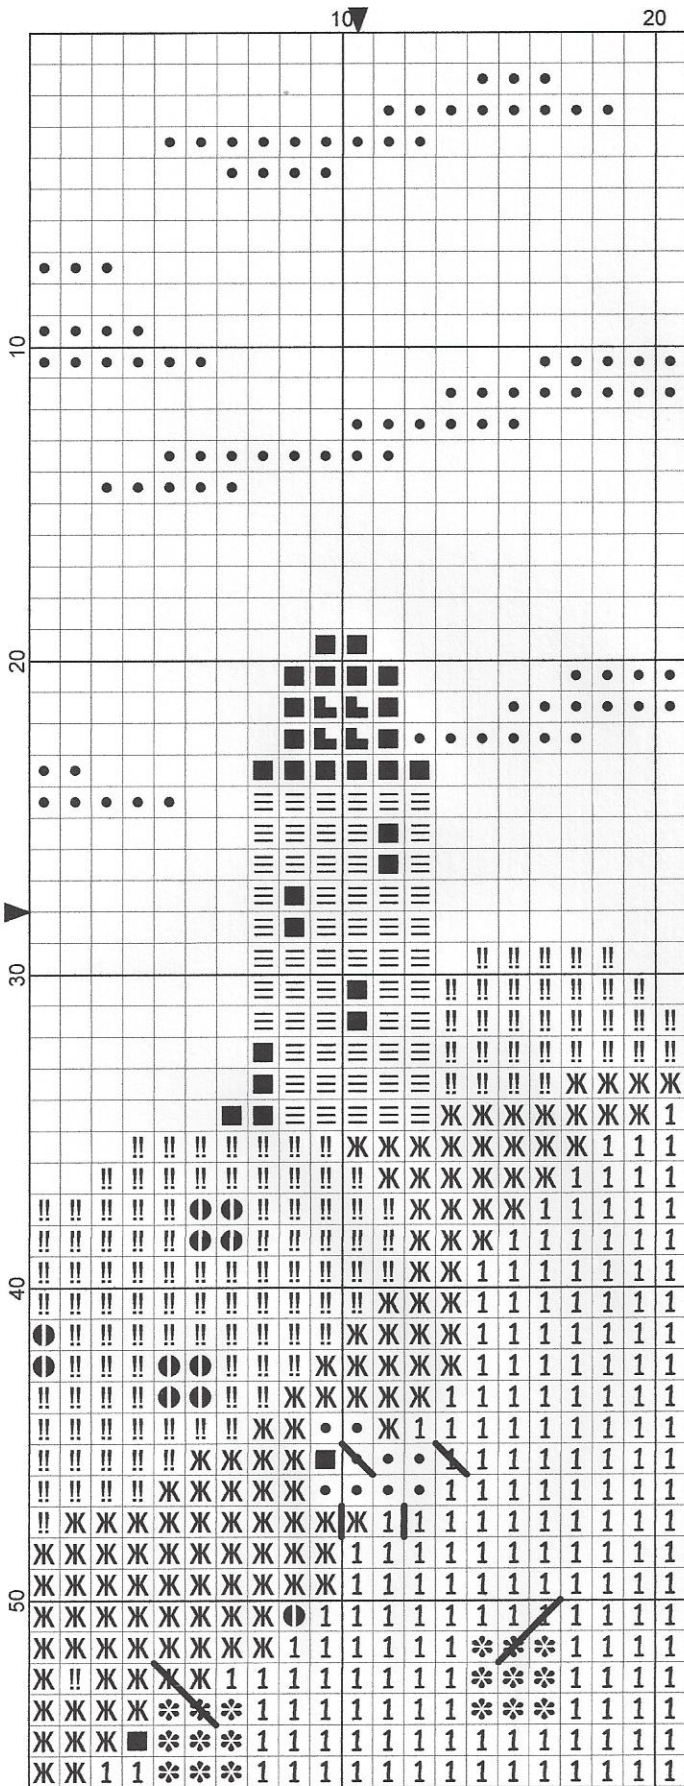

Mystery SAL Fall Part #4 Free chart for personal use only by By The Bay Needlaert

- Legend:
- DMC-613
 - DMC-742
 - DMC-829
 - DMC-830
 - DMC-832
 - DMC-834
 - DMC-3371
 - DMC-Ecru
 - WDW-2234
- Backstitches:
- DMC-3371